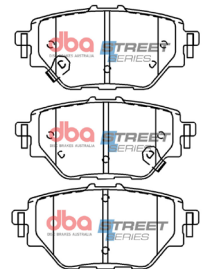

16

Mazda CX-9 - PY - 2016 - on

Part No : DB15076SS

Barcode : 9316391459381

DESCRIPTION & DIMENSIONS (mm)			
Set Contains	2 Left Pads + 2 Right Pads		
Pad Overall Length	122.2	Pad Overall Length	
Pad Overall Height	50.6	Pad Overall Height	
Pad Thickness	13.8	Pad Thickness	
Position	Rear		
Year	2016 - on		

17

Haval 2 2015 - on F

Part No : DB15083SS

Barcode : 9316391459398

DESCRIPTION & DIMENSIONS (mm)			
Set Contains	LH Inner + RH Inner + 2 Outer Pads		
Pad Overall Length	133.9	Pad Overall Length	
Pad Overall Height	61.3	Pad Overall Height	
Pad Thickness	17.2	Pad Thickness	
Position	Front		
Year	2015 - on		

18

Haval 2 2015 - on R

Part No : DB15084SS

Barcode : 9316391459404

DESCRIPTION & DIMENSIONS (mm)			
Set Contains	LH Inner + RH Inner + 2 Outer Pads		
Pad Overall Length	98.9	Pad Overall Length	
Pad Overall Height	53.6	Pad Overall Height	
Pad Thickness	16.3	Pad Thickness	
Position	Rear		
Year	2015 - on		