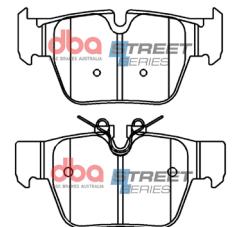

41

BMW 1, 2, X2 - 2019 - on

Part No : DB15128SS

Barcode : 9316391459633

**STREET
SERIES**

DESCRIPTION & DIMENSIONS (mm)

<i>Set Contains</i>	2 Inner Pads + 2 Outer Pads		
<i>Pad Overall Length</i>	122.9	<i>Pad Overall Length</i>	
<i>Pad Overall Height</i>	60.7	<i>Pad Overall Height</i>	
<i>Pad Thickness</i>	14.4	<i>Pad Thickness</i>	
<i>Position</i>	Rear		
<i>Year</i>	2019 - on		

42

Peugeot 3008 - 2014 - on

Part No : DB15129SS

Barcode : 9316391459640

**STREET
SERIES**

DESCRIPTION & DIMENSIONS (mm)

<i>Set Contains</i>	2 Inner Pads + 2 Outer Pads		
<i>Pad Overall Length</i>	123	<i>Pad Overall Length</i>	123
<i>Pad Overall Height</i>	45.8	<i>Pad Overall Height</i>	42
<i>Pad Thickness</i>	14.3	<i>Pad Thickness</i>	14.3
<i>Position</i>	Rear		
<i>Year</i>	2014 - on		