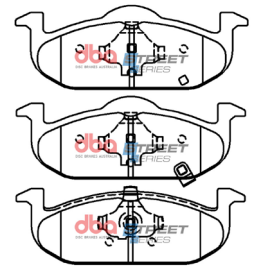

dba
DISC BRAKES AUSTRALIA

MG ZS 1.0 and 1.5 2017 - on

Part No : **DB15064SS**

Barcode : **9316391459275**

STREET
SERIES

DESCRIPTION & DIMENSIONS (mm)			
Set Contains	LH Inner + RH Inner + 2 Outer Pads		
Pad Overall Length	156.3	Pad Overall Length	156.3
Pad Overall Height	56.1	Pad Overall Height	10
Pad Thickness	16.1	Pad Thickness	67
Position	Front		
Year	2017 - on		

10

MG3 1.5 2011 - on

Part No : **DB15065SS**

Barcode : **9316391459282**

STREET
SERIES

DESCRIPTION & DIMENSIONS (mm)			
Set Contains	LH Inner + RH Inner + 2 Outer Pads		
Pad Overall Length	149.9	Pad Overall Length	149.9
Pad Overall Height	54.1	Pad Overall Height	49.5
Pad Thickness	14.8	Pad Thickness	14.8
Position	Front		
Year	2011 - on		

11

MG HS 1.5L 119kw 2019 - on

Part No : **DB15066SS**

Barcode : **9316391459299**

STREET
SERIES

DESCRIPTION & DIMENSIONS (mm)			
Set Contains	LH Inner + RH Inner + 2 Outer Pads		
Pad Overall Length	105.9	Pad Overall Length	
Pad Overall Height	48.4	Pad Overall Height	
Pad Thickness	15.3	Pad Thickness	
Position	Rear		
Year	2019 - on		