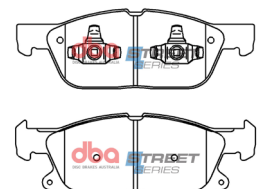

21

Honda Accord 2017 - on

Part No : **DB15087SS**

Barcode : **9316391459435**

STREET
SERIES

DESCRIPTION & DIMENSIONS (mm)			
Set Contains	LH Inner + RH Inner + 2 Outer Pads		
Pad Overall Length	155.1	Pad Overall Length	
Pad Overall Height	64.4	Pad Overall Height	
Pad Thickness	15.1	Pad Thickness	
Position	Front		
Year	2017 - on		

22

Ford Focus 1.5L - 2018 - on

Part No : **DB15088SS**

Barcode : **9316391459442**

STREET
SERIES

DESCRIPTION & DIMENSIONS (mm)			
Set Contains	LH Inner + RH Inner + 2 Outer Pads		
Pad Overall Length	155	Pad Overall Length	
Pad Overall Height	64.5	Pad Overall Height	
Pad Thickness	15.7	Pad Thickness	
Position	Front		
Year	2018 - on		

23

Ford Focus 2.3L - 2019 - on

Part No : **DB15089SS**

Barcode : **9316391459459**

STREET
SERIES

DESCRIPTION & DIMENSIONS (mm)			
Set Contains	2 Inner Pads + 2 Outer Pads		
Pad Overall Length	193	Pad Overall Length	
Pad Overall Height	64.6	Pad Overall Height	
Pad Thickness	18.2	Pad Thickness	
Position	Front		
Year	2019 - on		

24

Hyundai Santa Fe D4HA
2018 - on

Part No : **DB15090SS**

Barcode : **9316391459466**

STREET
SERIES

DESCRIPTION & DIMENSIONS (mm)

Set Contains	LH Inner + RH Inner + 2 Outer Pads	
Pad Overall Length	110.8	Pad Overall Length
Pad Overall Height	47.2	Pad Overall Height
Pad Thickness	14.3	Pad Thickness
Position	Rear	
Year	2018 - on	