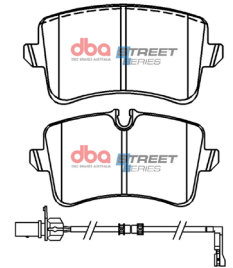

24

Hyundai Santa Fe D4HA
2018 - on

Part No : **DB15090SS**

Barcode : **9316391459466**

STREET
SERIES

DESCRIPTION & DIMENSIONS (mm)

Set Contains	LH Inner + RH Inner + 2 Outer Pads	
Pad Overall Length	110.8	Pad Overall Length
Pad Overall Height	47.2	Pad Overall Height
Pad Thickness	14.3	Pad Thickness
Position	Rear	
Year	2018 - on	

25

Audi A6, A7, A8 2010 - on

Part No : **DB15101SS**

Barcode : **9316391459473**

STREET
SERIES

DESCRIPTION & DIMENSIONS (mm)

Set Contains	2 Inner Pads + 2 Outer Pads	
Pad Overall Length	116.4	Pad Overall Length
Pad Overall Height	60	Pad Overall Height
Pad Thickness	16.3	Pad Thickness
Position	Rear	
Year	Various	

26

Volkswagon Touareg 2969
180kw - 2010 - on

Part No : **DB15102SS**

Barcode : **9316391459480**

STREET
SERIES

DESCRIPTION & DIMENSIONS (mm)

Set Contains	4 Pads	
Pad Overall Length	209.6	Pad Overall Length
Pad Overall Height	94.7	Pad Overall Height
Pad Thickness	15.1	Pad Thickness
Position	Front	
Year	2010 - on	