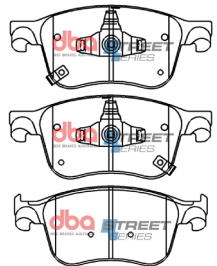

20

Hyundai i30 2013 - on
F (Angled Ears)

Part No : **DB15086SS**

Barcode : **9316391459428**

STREET
SERIES

DESCRIPTION & DIMENSIONS (mm)			
Set Contains	LH Inner + RH Inner + 2 Outer Pads		
Pad Overall Length	132.8	Pad Overall Length	
Pad Overall Height	60	Pad Overall Height	
Pad Thickness	16.3	Pad Thickness	
Position	Front		
Year	2013 - on		

21

Honda Accord 2017 - on

Part No : **DB15087SS**

Barcode : **9316391459435**

STREET
SERIES

DESCRIPTION & DIMENSIONS (mm)			
Set Contains	LH Inner + RH Inner + 2 Outer Pads		
Pad Overall Length	155.1	Pad Overall Length	
Pad Overall Height	64.4	Pad Overall Height	
Pad Thickness	15.1	Pad Thickness	
Position	Front		
Year	2017 - on		

22

Ford Focus 1.5L - 2018 - on

Part No : **DB15088SS**

Barcode : **9316391459442**

STREET
SERIES

DESCRIPTION & DIMENSIONS (mm)			
Set Contains	LH Inner + RH Inner + 2 Outer Pads		
Pad Overall Length	155	Pad Overall Length	
Pad Overall Height	64.5	Pad Overall Height	
Pad Thickness	15.7	Pad Thickness	
Position	Front		
Year	2018 - on		

23

Ford Focus 2.3L - 2019 - on

Part No : **DB15089SS**

Barcode : **9316391459459**

STREET
SERIES

DESCRIPTION & DIMENSIONS (mm)			
Set Contains	2 Inner Pads + 2 Outer Pads		
Pad Overall Length	193	Pad Overall Length	
Pad Overall Height	64.6	Pad Overall Height	
Pad Thickness	18.2	Pad Thickness	
Position	Front		
Year	2019 - on		