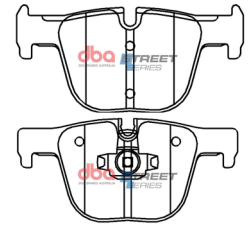

DESCRIPTION & DIMENSIONS (mm)

<i>Set Contains</i>	2 Inner Pads + 2 Outer Pads		
<i>Pad Overall Length</i>	123.2	<i>Pad Overall Length</i>	123.6
<i>Pad Overall Height</i>	57.8	<i>Pad Overall Height</i>	58.8
<i>Pad Thickness</i>	16.2	<i>Pad Thickness</i>	16.2
<i>Position</i>	Rear		
<i>Year</i>	2012 - on		

40