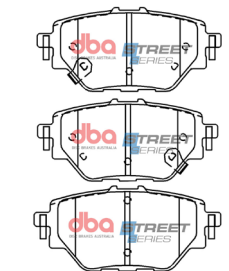

10

MG3 1.5 2011 - on

Part No : **DB15065SS**

Barcode : **9316391459282**

STREET
SERIES

DESCRIPTION & DIMENSIONS (mm)			
Set Contains	LH Inner + RH Inner + 2 Outer Pads		
Pad Overall Length	149.9	Pad Overall Length	149.9
Pad Overall Height	54.1	Pad Overall Height	49.5
Pad Thickness	14.8	Pad Thickness	14.8
Position	Front		
Year	2011 - on		

11

MG HS 1.5L 119kw 2019 - on

Part No : **DB15066SS**

Barcode : **9316391459299**

STREET
SERIES

DESCRIPTION & DIMENSIONS (mm)			
Set Contains	LH Inner + RH Inner + 2 Outer Pads		
Pad Overall Length	105.9	Pad Overall Length	
Pad Overall Height	48.4	Pad Overall Height	
Pad Thickness	15.3	Pad Thickness	
Position	Rear		
Year	2019 - on		

12

Toyota Kluger 2021 - on -> F

Part No : **DB15067SS**

Barcode : **9316391459305**

STREET
SERIES

DESCRIPTION & DIMENSIONS (mm)			
Set Contains	2 Inner Pads + 2 Outer Pads		
Pad Overall Length	167	Pad Overall Length	
Pad Overall Height	60.3	Pad Overall Height	
Pad Thickness	16.9	Pad Thickness	
Position	Front		
Year	2021 - on		