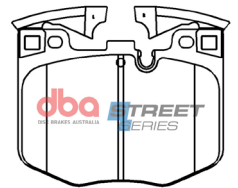

30

BMW X3, X4, X5, X7 - 2017 - on

Part No : **DB15107SS**

Barcode : **9316391459527**

STREET
SERIES

DESCRIPTION & DIMENSIONS (mm)

Set Contains	4 Pads	
Pad Overall Length	125.5	Pad Overall Length
Pad Overall Height	94.7	Pad Overall Height
Pad Thickness	18.9	Pad Thickness
Position	Front	
Year	2017 - on	

31

BMW X3, X4, X5, X7, 750i -
2017 - on

Part No : **DB15108SS**

Barcode : **9316391459534**

STREET
SERIES

DESCRIPTION & DIMENSIONS (mm)

Set Contains	4 Pads	
Pad Overall Length	124.4	Pad Overall Length
Pad Overall Height	117.5	Pad Overall Height
Pad Thickness	17.5	Pad Thickness
Position	Front	
Year	2017 - on	

32

BMW X3, X4, X5, X7, 750i -
2017 - on

Part No : **DB15109SS**

Barcode : **9316391459541**

STREET
SERIES

DESCRIPTION & DIMENSIONS (mm)

Set Contains	2 Inner Pads + 2 Outer Pads		
Pad Overall Length	116.1	Pad Overall Length	116.1
Pad Overall Height	72.1	Pad Overall Height	64.9
Pad Thickness	16.8	Pad Thickness	16.8
Position	Rear		
Year	2017 - on		