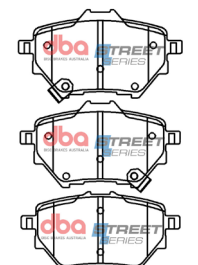

16

Mazda CX-9 - PY - 2016 - on

Part No : DB15076SS

Barcode : 9316391459381

DESCRIPTION & DIMENSIONS (mm)			
Set Contains	2 Left Pads + 2 Right Pads		
Pad Overall Length	122.2	Pad Overall Length	
Pad Overall Height	50.6	Pad Overall Height	
Pad Thickness	13.8	Pad Thickness	
Position	Rear		
Year	2016 - on		

17

Haval 2 2015 - on F

Part No : DB15083SS

Barcode : 9316391459398

DESCRIPTION & DIMENSIONS (mm)			
Set Contains	LH Inner + RH Inner + 2 Outer Pads		
Pad Overall Length	133.9	Pad Overall Length	
Pad Overall Height	61.3	Pad Overall Height	
Pad Thickness	17.2	Pad Thickness	
Position	Front		
Year	2015 - on		

18

Haval 2 2015 - on R

Part No : DB15084SS

Barcode : 9316391459404

DESCRIPTION & DIMENSIONS (mm)			
Set Contains	LH Inner + RH Inner + 2 Outer Pads		
Pad Overall Length	98.9	Pad Overall Length	
Pad Overall Height	53.6	Pad Overall Height	
Pad Thickness	16.3	Pad Thickness	
Position	Rear		
Year	2015 - on		

19

Hyundai Soul /
Venue 2019 - on F

Part No : **DB15085SS**

Barcode : **9316391459411**

STREET
SERIES

DESCRIPTION & DIMENSIONS (mm)			
Set Contains	LH Inner + RH Inner + 2 Outer Pads		
Pad Overall Length	124.6	Pad Overall Length	
Pad Overall Height	55.4	Pad Overall Height	
Pad Thickness	16.1	Pad Thickness	
Position	Front		
Year	2019 - on		