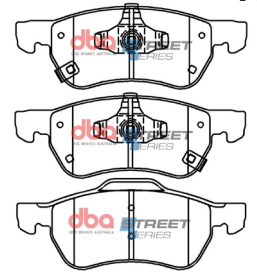

dba
DISC BRAKES AUSTRALIA

MG ZS 1.0 and 1.5 2017 - on

Part No : **DB15064SS**

Barcode : **9316391459275**

STREET
SERIES

DESCRIPTION & DIMENSIONS (mm)			
Set Contains	LH Inner + RH Inner + 2 Outer Pads		
Pad Overall Length	156.3	Pad Overall Length	156.3
Pad Overall Height	56.1	Pad Overall Height	10
Pad Thickness	16.1	Pad Thickness	67
Position	Front		
Year	2017 - on		

10

MG3 1.5 2011 - on

Part No : **DB15065SS**

Barcode : **9316391459282**

STREET
SERIES

DESCRIPTION & DIMENSIONS (mm)			
Set Contains	LH Inner + RH Inner + 2 Outer Pads		
Pad Overall Length	149.9	Pad Overall Length	149.9
Pad Overall Height	54.1	Pad Overall Height	49.5
Pad Thickness	14.8	Pad Thickness	14.8
Position	Front		
Year	2011 - on		

11

MG HS 1.5L 119kw 2019 - on

Part No : **DB15066SS**

Barcode : **9316391459299**

STREET
SERIES

DESCRIPTION & DIMENSIONS (mm)			
Set Contains	LH Inner + RH Inner + 2 Outer Pads		
Pad Overall Length	105.9	Pad Overall Length	
Pad Overall Height	48.4	Pad Overall Height	
Pad Thickness	15.3	Pad Thickness	
Position	Rear		
Year	2019 - on		