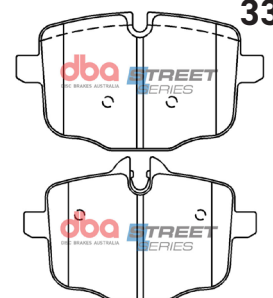

30

BMW X3, X4, X5, X7 - 2017 - on

Part No : **DB15107SS**

Barcode : **9316391459527**

STREET
SERIES

DESCRIPTION & DIMENSIONS (mm)

Set Contains	4 Pads	
Pad Overall Length	125.5	Pad Overall Length
Pad Overall Height	94.7	Pad Overall Height
Pad Thickness	18.9	Pad Thickness
Position	Front	
Year	2017 - on	

31

BMW X3, X4, X5, X7, 750i -
2017 - on

Part No : **DB15108SS**

Barcode : **9316391459534**

STREET
SERIES

DESCRIPTION & DIMENSIONS (mm)

Set Contains	4 Pads	
Pad Overall Length	124.4	Pad Overall Length
Pad Overall Height	117.5	Pad Overall Height
Pad Thickness	17.5	Pad Thickness
Position	Front	
Year	2017 - on	

32

BMW X3, X4, X5, X7, 750i -
2017 - on

Part No : **DB15109SS**

Barcode : **9316391459541**

STREET
SERIES

DESCRIPTION & DIMENSIONS (mm)

Set Contains	2 Inner Pads + 2 Outer Pads		
Pad Overall Length	116.1	Pad Overall Length	116.1
Pad Overall Height	72.1	Pad Overall Height	64.9
Pad Thickness	16.8	Pad Thickness	16.8
Position	Rear		
Year	2017 - on		

33

Audi A6, A7, A8 - 2010 - on

Part No : **DB15110SS**

Barcode : **9316391459558**

STREET
SERIES

DESCRIPTION & DIMENSIONS (mm)

Set Contains	LH Inner + RH Inner + 6 Outer Pads		
Pad Overall Length	97	Pad Overall Length	
Pad Overall Height	74.1	Pad Overall Height	
Pad Thickness	15.4	Pad Thickness	
Position	Front		
Year	2010 - on		