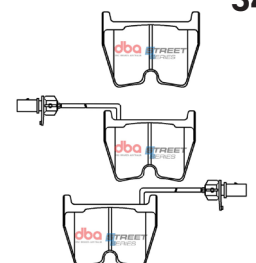

32

BMW X3, X4, X5, X7, 750i -
2017 - on

Part No : **DB15109SS**

Barcode : **9316391459541**

STREET
SERIES

DESCRIPTION & DIMENSIONS (mm)

Set Contains	2 Inner Pads + 2 Outer Pads		
Pad Overall Length	116.1	Pad Overall Length	116.1
Pad Overall Height	72.1	Pad Overall Height	64.9
Pad Thickness	16.8	Pad Thickness	16.8
Position	Rear		
Year	2017 - on		

33

Audi A6, A7, A8 - 2010 - on

Part No : **DB15110SS**

Barcode : **9316391459558**

STREET
SERIES

DESCRIPTION & DIMENSIONS (mm)

Set Contains	LH Inner + RH Inner + 6 Outer Pads		
Pad Overall Length	97	Pad Overall Length	
Pad Overall Height	74.1	Pad Overall Height	
Pad Thickness	15.4	Pad Thickness	
Position	Front		
Year	2010 - on		