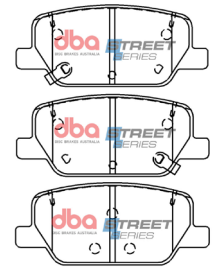

23

Ford Focus 2.3L - 2019 - on

Part No : **DB15089SS**

Barcode : **9316391459459**

STREET
SERIES

DESCRIPTION & DIMENSIONS (mm)			
Set Contains	2 Inner Pads + 2 Outer Pads		
Pad Overall Length	193	Pad Overall Length	
Pad Overall Height	64.6	Pad Overall Height	
Pad Thickness	18.2	Pad Thickness	
Position	Front		
Year	2019 - on		

24

Hyundai Santa Fe D4HA
2018 - on

Part No : **DB15090SS**

Barcode : **9316391459466**

STREET
SERIES

DESCRIPTION & DIMENSIONS (mm)

Set Contains	LH Inner + RH Inner + 2 Outer Pads	
Pad Overall Length	110.8	Pad Overall Length
Pad Overall Height	47.2	Pad Overall Height
Pad Thickness	14.3	Pad Thickness
Position	Rear	
Year	2018 - on	

25

Audi A6, A7, A8 2010 - on

Part No : **DB15101SS**

Barcode : **9316391459473**

STREET
SERIES

DESCRIPTION & DIMENSIONS (mm)

Set Contains	2 Inner Pads + 2 Outer Pads	
Pad Overall Length	116.4	Pad Overall Length
Pad Overall Height	60	Pad Overall Height
Pad Thickness	16.3	Pad Thickness
Position	Rear	
Year	Various	