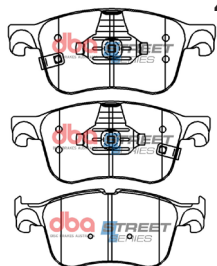

20

Hyundai i30 2013 - on
F (Angled Ears)

Part No : **DB15086SS**

Barcode : **9316391459428**

STREET
SERIES

DESCRIPTION & DIMENSIONS (mm)			
Set Contains	LH Inner + RH Inner + 2 Outer Pads		
Pad Overall Length	132.8	Pad Overall Length	
Pad Overall Height	60	Pad Overall Height	
Pad Thickness	16.3	Pad Thickness	
Position	Front		
Year	2013 - on		

21

Honda Accord 2017 - on

Part No : **DB15087SS**

Barcode : **9316391459435**

STREET
SERIES

DESCRIPTION & DIMENSIONS (mm)			
Set Contains	LH Inner + RH Inner + 2 Outer Pads		
Pad Overall Length	155.1	Pad Overall Length	
Pad Overall Height	64.4	Pad Overall Height	
Pad Thickness	15.1	Pad Thickness	
Position	Front		
Year	2017 - on		

22

Ford Focus 1.5L - 2018 - on

Part No : **DB15088SS**

Barcode : **9316391459442**

STREET
SERIES

DESCRIPTION & DIMENSIONS (mm)			
Set Contains	LH Inner + RH Inner + 2 Outer Pads		
Pad Overall Length	155	Pad Overall Length	
Pad Overall Height	64.5	Pad Overall Height	
Pad Thickness	15.7	Pad Thickness	
Position	Front		
Year	2018 - on		

23

Ford Focus 2.3L - 2019 - on

Part No : **DB15089SS**

Barcode : **9316391459459**

STREET
SERIES

DESCRIPTION & DIMENSIONS (mm)			
Set Contains	2 Inner Pads + 2 Outer Pads		
Pad Overall Length	193	Pad Overall Length	
Pad Overall Height	64.6	Pad Overall Height	
Pad Thickness	18.2	Pad Thickness	
Position	Front		
Year	2019 - on		