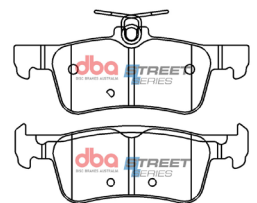

DESCRIPTION & DIMENSIONS (mm)

<i>Set Contains</i>	2 Inner Pads + 2 Outer Pads		
<i>Pad Overall Length</i>	123	<i>Pad Overall Length</i>	123
<i>Pad Overall Height</i>	45.8	<i>Pad Overall Height</i>	42
<i>Pad Thickness</i>	14.3	<i>Pad Thickness</i>	14.3
<i>Position</i>	Rear		
<i>Year</i>	2014 - on		

43