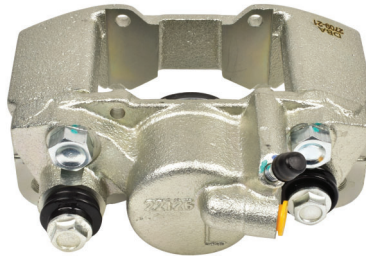

## Mitsubishi Challenger

**Part No: DBAC1294**  
**Left Hand Caliper**

**Barcode: 9316391457523**

**Part No: DBAC1295**  
**Right Hand Caliper**

**Barcode: 9316391457530**

DESCRIPTION	DIMENSIONS (mm)
Caliper Type	Floating
No Piston	1
Piston Diameter mm	60.0
Disc Pad	DB1774
Disc Rotor	DBA2208E
Front/Rear	Front
Year Manufactured	12/2009 - 12/15

8

Suitable for use with

Series:  
PB, PC 2.5L Turbo Diesel

**STREETSERIES**

**Mitsubishi  
Challenger**

**Part No: DBAC1278**  
**Left Hand Caliper**

**Barcode: 9316391457486**

**Part No: DBAC1279**  
**Right Hand Caliper**

**Barcode: 9316391457493**

DESCRIPTION	DIMENSIONS (mm)
Caliper Type	Floating
No Piston	1
Piston Diameter mm	43.0
Disc Pad	DB1390
Disc Rotor	DBA2215E
Front/Rear	Rear
Year Manufactured	12/2009 - 12/15

9

Suitable for use with