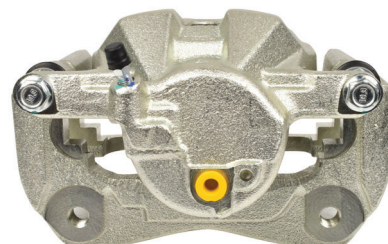

Suitable for use with

Series:
Prado KDJ150 2.0L TD

STREETSERIES

Toyota
Rav4

Part No: DBAC1160
Left Hand Caliper

Barcode: 9316391457288

Part No: DBAC1161
Right Hand Caliper

Barcode: 9316391457295

DESCRIPTION	DIMENSIONS (mm)
Caliper Type	Floating
No Piston	2
Piston Diameter mm	44.5
Disc Pad	DB1801
Disc Rotor	DBA2709E
Front/Rear	Front
Year Manufactured	12/2012 - 9/15