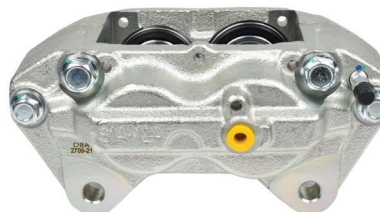

Series:  
LN147 3.0L Diesel

**Toyota  
Landcruiser**

**Part No: DBAC1322**  
**Left Hand Caliper**

**Barcode: 9316391457561**

**Part No: DBAC1323**  
**Right Hand Caliper**

**Barcode: 9316391457578**

DESCRIPTION	DIMENSIONS (mm)
Caliper Type	Fixed
No Piston	4
Piston Diameter mm	48/43
Disc Pad	DB1365
Disc Rotor	DBA790
Front/Rear	Front
Year Manufactured	1/1998 - 9/02