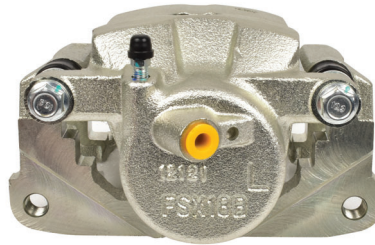

STREETSERIES

Suitable for use with

Series:
ACA23 2.4L

Toyota
Rav4

Part No: **DBAC1168**
Left Hand Caliper

Barcode: **9316391457301**

Part No: **DBAC1169**
Right Hand Caliper

Barcode: **9316391457318**

DESCRIPTION	DIMENSIONS (mm)
Caliper Type	Floating
No Piston	1
Piston Diameter mm	32.0
Disc Pad	DB1680
Disc Rotor	DBA693
Front/Rear	Rear
Year Manufactured	7/2003 - 11/05