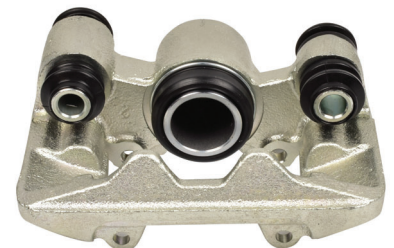

Series:  
ACA23 2.4L

Toyota  
Rav4

Part No: **DBAC1168**  
Left Hand Caliper

Barcode: **9316391457301**

Part No: **DBAC1169**  
Right Hand Caliper

Barcode: **9316391457318**

DESCRIPTION	DIMENSIONS (mm)
Caliper Type	Floating
No Piston	1
Piston Diameter mm	32.0
Disc Pad	DB1680
Disc Rotor	DBA693
Front/Rear	Rear
Year Manufactured	7/2003 - 11/05

**STREETSERIES**

Suitable for use with

Series:  
ACA23 2.4L

24

**Toyota  
Rav4**

**Part No: DBAC1170**  
**Left Hand Caliper**

**Barcode: 9316391457325**

**Part No: DBAC1171**  
**Right Hand Caliper**