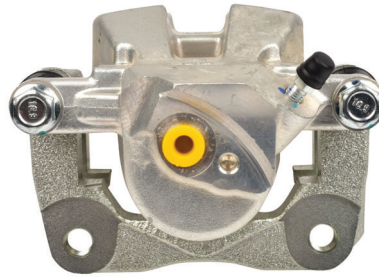

**Toyota
Rav4**

Part No: DBAC1170
Left Hand Caliper

Barcode: 9316391457325

Part No: DBAC1171
Right Hand Caliper

Barcode: 9316391457332

DESCRIPTION	DIMENSIONS (mm)
Caliper Type	Floating
No Piston	1
Piston Diameter mm	38.0
Disc Pad	DB1832
Disc Rotor	DBA2745E
Front/Rear	Rear
Year Manufactured	8/2007 - 7/08