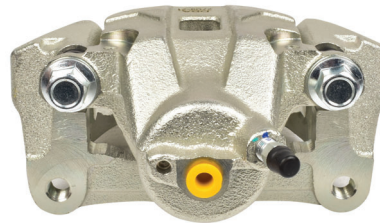

**STREETSERIES**

Suitable for use with

Series:  
100 Series Marked S14+12A

16

17

**Toyota  
Landcruiser**

**Part No: DBAC1192**  
**Left Hand Caliper**

**Barcode: 9316391457363**

**Part No: DBAC1193**  
**Right Hand Caliper**

**Barcode: 9316391457370**

DESCRIPTION	DIMENSIONS (mm)
Caliper Type	Floating
No Piston	1
Piston Diameter mm	48.0
Disc Pad	DB1857
Disc Rotor	DBA2723E
Front/Rear	Rear
Year Manufactured	1/2012 - 7/15