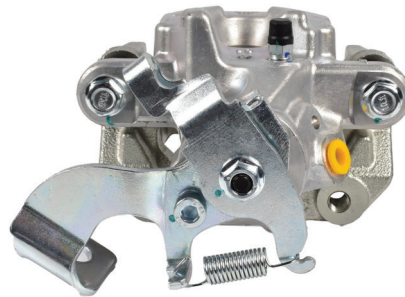

DESCRIPTION	DIMENSIONS (mm)
Caliper Type	Floating
No Piston	1
Piston Diameter mm	60.4
Disc Pad	DB1474
Disc Rotor	DBA735
Front/Rear	Front
Year Manufactured	9/2002 - 6/06

14

Suitable for use with

Series:
ACV36, MCV36 2.4L & 3.0L

STREETSERIES

15

Toyota
Corolla

Part No: **DBAC1212**
Left Hand Caliper

Barcode: **9316391467362**

Part No: **DBAC1213**
Right Hand Caliper

Barcode: **9316391467379**

DESCRIPTION	DIMENSIONS (mm)
Caliper Type	Floating
No Piston	1
Piston Diameter mm	38.0
Disc Pad	DB1786
Disc Rotor	DBA2743E
Front/Rear	Rear
Year Manufactured	3/2007 - 11/08

STREETSERIES

Suitable for use with

Series:
ZRE152 1.8L

Toyota
Corolla

Part No: **DBAC1212**
Left Hand Caliper

Barcode: **9316391467362**

Part No: **DBAC1213**
Right Hand Caliper

Barcode: **9316391467379**