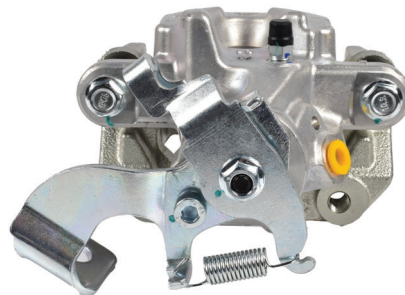

STREETSERIES

15

Toyota
Corolla

Part No: **DBAC1212**
Left Hand Caliper

Barcode: **9316391467362**

Part No: **DBAC1213**
Right Hand Caliper

Barcode: **9316391467379**

DESCRIPTION	DIMENSIONS (mm)
Caliper Type	Floating
No Piston	1
Piston Diameter mm	38.0
Disc Pad	DB1786
Disc Rotor	DBA2743E
Front/Rear	Rear
Year Manufactured	3/2007 - 11/08

STREETSERIES

Suitable for use with

Series:
ZRE152 1.8L

Toyota
Corolla

Part No: **DBAC1212**
Left Hand Caliper

Barcode: **9316391467362**

Part No: **DBAC1213**
Right Hand Caliper

Barcode: **9316391467379**

DESCRIPTION	DIMENSIONS (mm)
Caliper Type	Floating
No Piston	1
Piston Diameter mm	38.0
Disc Pad	DB1786
Disc Rotor	DBA2743E
Front/Rear	Rear
Year Manufactured	4/2010 - 10/13

STREETSERIES

Suitable for use with