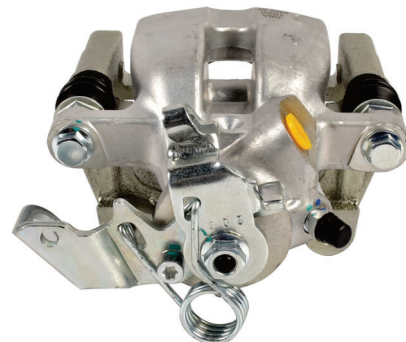

4

5

**Ford
Territory**

Part No: DBAC1044
Left Hand Caliper

Barcode: 9316391467386

Part No: DBAC1045
Right Hand Caliper

Barcode: 9316391467393

DESCRIPTION	DIMENSIONS (mm)
Caliper Type	Floating
No Piston	1
Piston Diameter mm	45.0
Disc Pad	DB1675
Disc Rotor	DBA2108E
Front/Rear	Rear
Year Manufactured	5/2004 - 10/16

Suitable for use with

Series:
SX, SY, SZ 2.7L & 4.0L

**Holden
Astra**

Part No: DBAC1030
Left Hand Caliper

Barcode: 9316391467409

Part No: DBAC1031
Right Hand Caliper

Barcode: 9316391467416

DESCRIPTION	DIMENSIONS (mm)
Caliper Type	Floating
No Piston	1
Piston Diameter mm	36.0
Disc Pad	DB1511
Disc Rotor	DBA816
Front/Rear	Rear
Year Manufactured	7/2004 - 12/05

Suitable for use with

Series:
TS With ABS (Lucas Caliper)

6

7

Holden
Commodore

Part No: **DBAC1084**
Left Hand Caliper

Barcode: **9316391467263**

Part No: **DBAC1085**
Right Hand Caliper

Series:
VG, VN, VP V6

Holden
Rodeo

Part No: **DBAC1268**
Left Hand Caliper

Barcode: **9316391467348**

Part No: **DBAC1269**
Right Hand Caliper

Barcode: **9316391467355**

DESCRIPTION	DIMENSIONS (mm)
Caliper Type	Floating
No Piston	1
Piston Diameter mm	60.0
Disc Pad	DB1116
Disc Rotor	DBA033
Front/Rear	Front
Year Manufactured	7/1988 - 5/98