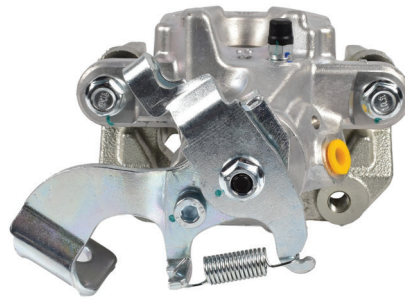

Series:
ZRE153 2.0L

16

Toyota
Prius

Part No: **DBAC1212**
Left Hand Caliper

Barcode: **9316391467362**

Part No: **DBAC1213**
Right Hand Caliper

Barcode: **9316391467379**

DESCRIPTION	DIMENSIONS (mm)
Caliper Type	Floating
No Piston	1
Piston Diameter mm	38.0
Disc Pad	DB1786
Disc Rotor	DBA2753
Front/Rear	Rear
Year Manufactured	12/2011 - 10/15