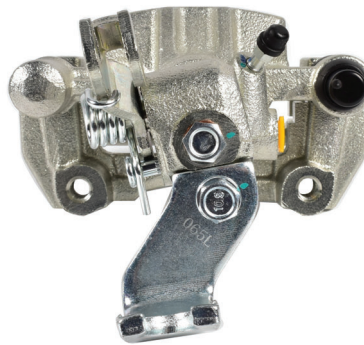

STREETSERIES

1

**Ford
Focus**

Part No: DBAC1026
Left Hand Caliper

Barcode: 9316391467287

Part No: DBAC1027
Right Hand Caliper

Barcode: 9316391467294

Suitable for use with

Series:
VG, VN, VP V6

Holden
Rodeo

Part No: **DBAC1268**
Left Hand Caliper

Barcode: **9316391467348**

Part No: **DBAC1269**
Right Hand Caliper

Barcode: **9316391467355**

DESCRIPTION	DIMENSIONS (mm)
Caliper Type	Floating
No Piston	1
Piston Diameter mm	60.0
Disc Pad	DB1116
Disc Rotor	DBA033
Front/Rear	Front
Year Manufactured	7/1988 - 5/98

Suitable for use with

Series:
TF 2.6L

8

9

**Mazda
323**

Part No: DBAC1038
Left Hand Caliper

Barcode: 9316391467324

Part No: DBAC1039
Right Hand Caliper

Barcode: 9316391467331

DESCRIPTION	DIMENSIONS (mm)
Caliper Type	Floating
No Piston	1
Piston Diameter mm	30.0
Disc Pad	DB1359
Disc Rotor	DBA539
Front/Rear	Rear
Year Manufactured	9/1998 - 12/03

Suitable for use with