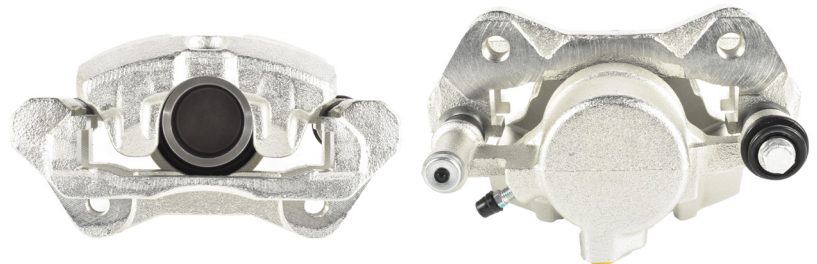

Suitable for use with

Rodeo	TF TFS55 2.8L Turbo Diesel 4WD	5/1990 - 2/03