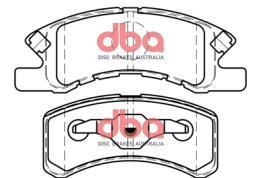

STREET
SERIES

MITSUBISHI

22

Part No: DBAC1292
Left Hand Caliper
Barcode: 9316391483119

Part No: DBAC1293
Right Hand Caliper
Barcode: 9316391483126

DESCRIPTION	DIMENSIONS (mm)
Caliper Type	Floating
No Piston	1
Piston Diameter mm	50.7
Disc Pad	DB1912
Disc Rotor	DBA2212E
Front/Rear	Front