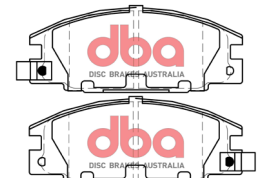

STREET
SERIES

HOLDEN

16

Part No: DBAC1298
Left Hand Caliper
Barcode: 9316391483133

Part No: DBAC1299
Right Hand Caliper
Barcode: 9316391483140

DESCRIPTION	DIMENSIONS (mm)
Caliper Type	Floating
No Piston	1
Piston Diameter mm	60
Disc Pad	DB1116
Disc Rotor	DBA033
Front/Rear	Front

Part No: DBAC1377
Right Hand Caliper
Barcode: 9316391483485

DESCRIPTION	DIMENSIONS (mm)
Caliper Type	Floating
No Piston	1
Piston Diameter mm	38
Disc Pad	DB2088
Disc Rotor	DBA2492E
Front/Rear	Rear

Suitable for use with