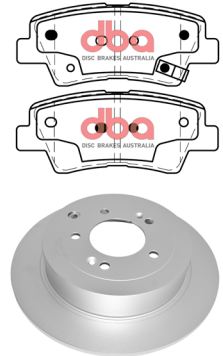

STREET
SERIES

HOLDEN

16

Part No: DBAC1298
Left Hand Caliper
Barcode: 9316391483133

Part No: DBAC1299
Right Hand Caliper
Barcode: 9316391483140

DESCRIPTION	DIMENSIONS (mm)
Caliper Type	Floating
No Piston	1
Piston Diameter mm	60
Disc Pad	DB1116
Disc Rotor	DBA033
Front/Rear	Front

Suitable for use with

Rodeo	TF TFS55 2.8L Turbo Diesel 4WD	5/1990 - 2/03
-------	--------------------------------	---------------

STREET
SERIES

HYUNDAI/KIA

17

Part No: DBAC1376
Left Hand Caliper
Barcode: 9316391483478

Part No: DBAC1377
Right Hand Caliper
Barcode: 9316391483485

DESCRIPTION	DIMENSIONS (mm)
Caliper Type	Floating
No Piston	1
Piston Diameter mm	38
Disc Pad	DB2088
Disc Rotor	DBA2492E
Front/Rear	Rear

Suitable for use with

Tucson	TL 2.0L Petrol FWD	7/2015 - 2/21
Sportage	QL 2.0L Petrol FWD	1/2016 - 9/21
Sportage	QL 2.0L Turbo Diesel AWD (Mechanical H/Brake)	1/2016 - 9/21

STREET
SERIES

MAZDA

18

Part No: DBAC1036
Left Hand Caliper
Barcode: 9316391472632