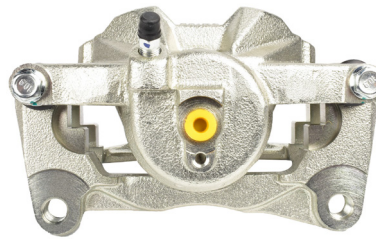

Part No: DBAC1037
Right Hand Caliper
Barcode: 9316391472649

DESCRIPTION	DIMENSIONS (mm)
Caliper Type	Floating
No Piston	1
Piston Diameter mm	28
Disc Pad	DB2293
Disc Rotor	DBA3552E
Front/Rear	Front

Suitable for use with

Mazda6	GL 2.5L Petrol FWD	9/2018 on
--------	--------------------	-----------

STREET
SERIES

MAZDA

19

Part No: DBAC1036
Left Hand Caliper
Barcode: 9316391472632

Part No: DBAC1037
Right Hand Caliper
Barcode: 9316391472649

DESCRIPTION	DIMENSIONS (mm)
Caliper Type	Floating
No Piston	1
Piston Diameter mm	28
Disc Pad	DB2293
Disc Rotor	DBA3550E
Front/Rear	Front

Suitable for use with

Mazda6 GL 2.2L Twin Turbo Diesel FWD

3/2018 - 3/19