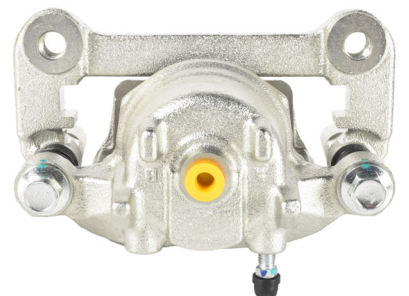

STREET
SERIES

MITSUBISHI

22

Part No: DBAC1292
Left Hand Caliper
Barcode: 9316391483119

Part No: DBAC1293
Right Hand Caliper
Barcode: 9316391483126

DESCRIPTION	DIMENSIONS (mm)
Caliper Type	Floating
No Piston	1
Piston Diameter mm	50.7
Disc Pad	DB1912
Disc Rotor	DBA2212E
Front/Rear	Front

Suitable for use with

Mirage	LA 1.2L Petrol FWD	1/2013 - 8/17
Mirage	LB 1.2L Petrol FWD	2/2020 on

STREET
SERIES

SKODA/VOLKSWAGEN

23

Part No: DBAC1368
Left Hand Caliper

Barcode: 9316391483393

Part No: DBAC1369
Right Hand Caliper