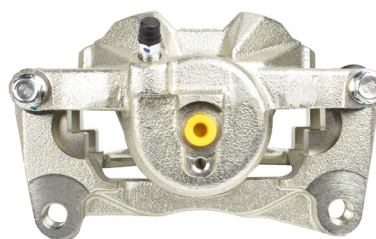

Suitable for use with

Mazda6	GL 2.5L Petrol FWD	9/2018 on