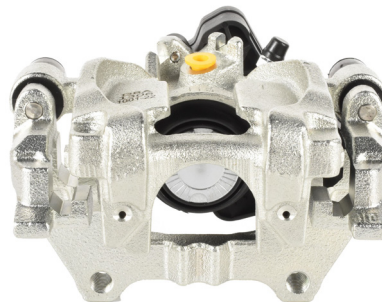

STREETSERIES

4

**MERCEDES BENZ A250 SERIES V177 2.0L TURBO
& GLA250 2.0L TURBO SERIES 247**

Part No : **DBA37860EX**

Barcode : **9316391473264**

DESCRIPTION & DIMENSIONS (mm)	
Surface Design	OE X/Drilled
Vent Design	Vented
Diameter	350
Height	51
Thickness	30
Min/Max Thickness	28
Centre Hole	67
No. Bolts	5
Position	Front
Year Manufactured	05/2019 -> & 02/2020 ->

STREET
SERIES

AUDI/SKODA

14

Part No: DBAC1306
Left Hand Caliper
Barcode: 9316391483218

Part No: DBAC1307
Right Hand Caliper
Barcode: 9316391483225

DESCRIPTION	DIMENSIONS (mm)
Caliper Type	Floating
No Piston	1
Piston Diameter mm	38
Disc Pad	DB2384
Disc Rotor	DBA2814E
Front/Rear	Rear

STREET
SERIES

AUDI/SKODA/VOLKSWAGEN

15

Part No: DBAC1306
Left Hand Caliper
Barcode: 9316391483218

Part No: DBAC1307
Right Hand Caliper
Barcode: 9316391483225

DESCRIPTION	DIMENSIONS (mm)
Caliper Type	Floating
No Piston	1
Piston Diameter mm	38
Disc Pad	DB2384
Disc Rotor	DBA3461E
Front/Rear	Rear