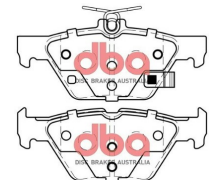

SUBARU

24

Part No: DBAC1286
Left Hand Caliper

Barcode: 9316391483058

Part No: DBAC1287
Right Hand Caliper

Barcode: 9316391483065

DESCRIPTION	DIMENSIONS (mm)
Caliper Type	Floating
No Piston	1
Piston Diameter mm	40
Disc Pad	DB2398
Disc Rotor	DBA2662E
Front/Rear	Rear