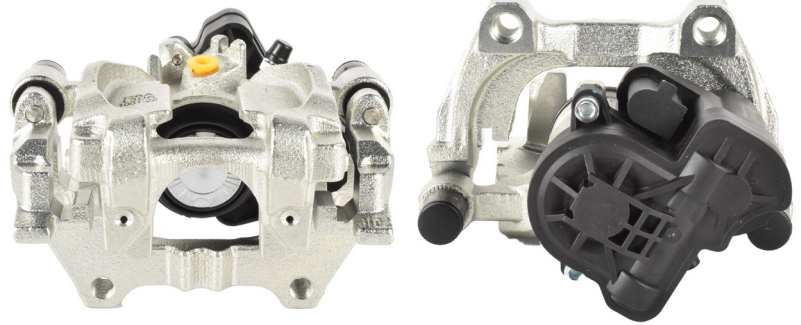

Suitable for use with

Q2	GA 1.4L (CZEA Engine) Petrol Turbo FWD	2/2017 - 2/21
Karoq	NU 1.4L (DJKA Engine) Petrol Turbo FWD	8/2020 on
Karoq	NU 1.5L (DADA Engine) Petrol Turbo FWD	12/2017 - 8/20
T-Roc	A11 1.4L (DJKA Engine) Petrol Turbo FWD	8/2020 on