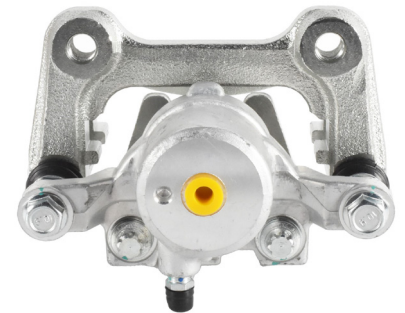

Suitable for use with

Tucson	TL 2.0L Petrol FWD	7/2015 - 2/21
Sportage	QL 2.0L Petrol FWD	1/2016 - 9/21
Sportage	QL 2.0L Turbo Diesel AWD (Mechanical H/Brake)	1/2016 - 9/21

STREET
SERIES

MAZDA

18

Part No: DBAC1036
Left Hand Caliper
Barcode: 9316391472632

Part No: DBAC1037
Right Hand Caliper
Barcode: 9316391472649

DESCRIPTION	DIMENSIONS (mm)
Caliper Type	Floating
No Piston	1
Piston Diameter mm	28
Disc Pad	DB2293
Disc Rotor	DBA3552E
Front/Rear	Front