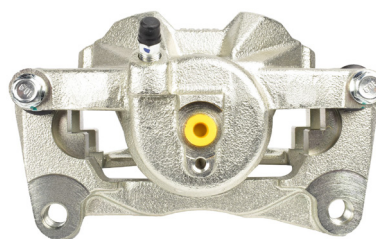

STREET
SERIES

MAZDA

20

Part No: DBAC1036
Left Hand Caliper
Barcode: 9316391472632

Part No: DBAC1037
Right Hand Caliper
Barcode: 9316391472649

DESCRIPTION	DIMENSIONS (mm)
Caliper Type	Floating
No Piston	1
Piston Diameter mm	28
Disc Pad	DB2293
Disc Rotor	DBA2548
Front/Rear	Front

Suitable for use with

Mazda6 GJ 2.2L Twin Turbo Diesel FWD

12/2012 - 9/16

Mazda6 GL GT 2.2L Twin Turbo Diesel FWD

6/2016 - 5/18

Mazda6 GL Sport 2.5L Petrol FWD

9/2016 - 5/18

STREET
SERIES

MAZDA

21

Part No: DBAC1290
Left Hand Caliper
Barcode: 9316391483096

Part No: DBAC1291
Right Hand Caliper
Barcode: 9316391483102

DESCRIPTION	DIMENSIONS (mm)
Caliper Type	Floating
No Piston	1
Piston Diameter mm	38
Disc Pad	DB2425
Disc Rotor	DBA2967E
Front/Rear	Rear