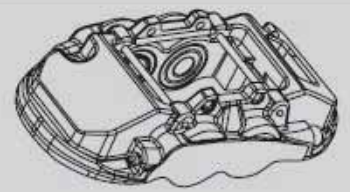

Suitable for use with

Nitro KA 3.7L V6

6/2007 - 6/12

Cherokee KK 3.7L V6

1/2009 - 1/12

**Jeep  
Wrangler**

63

**Part No: DBAC1163**  
**Left Hand Caliper**  
**Barcode: 9316391477842**