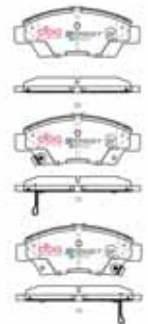

42

Honda Civic Hybrid 2006 On Fit Hybrid  
/ Insight Hybrid / CRZ Hybrid 2011 on  
/ Jazz Hybrid 2013 On F

**Part No : DB1991SSEV**

**Barcode : 9316391474759**

DESCRIPTION & DIMENSIONS (mm)			
Set Contains	LH Inner + RH Inner + 2 Outer Pads		
Pad Overall Length	136.4	Pad Overall Length	
Pad Overall Height	56.1	Pad Overall Height	
Pad Thickness	16.0	Pad Thickness	
Position	Rear		
Year	2006 - On		