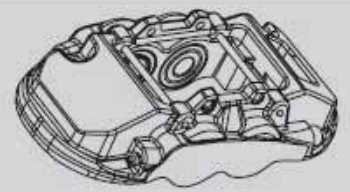

Holden

Astra

Part No: DBAC1202
Left Hand Caliper

Barcode: 9316391478054

Part No: DBAC1203
Right Hand Caliper

Barcode: 9316391478061

Suitable for use with

Astra TS 1.8L Non-ABS

7/2004 - 12/05

DESCRIPTION	DIMENSIONS (mm)
Caliper Type	Floating
No Piston	1
Piston Diameter mm	52.0
Disc Pad	DB1424
Disc Rotor	DBA817
Front/Rear	Front

77

BMW

X1/320D/323i/325i

Part No: DBAC1206
Left Hand Caliper

Barcode: 9316391478092

Part No: DBAC1207
Right Hand Caliper

Barcode: 9316391478108

Suitable for use with

X1 sDrive 18i E84 2.0L

4/2010 - 8/12

X1 sDrive 20d E84 2.0L

4/2010 - 8/12

X1 xDrive 20d E84 2.0L

4/2010 - 8/12

320D E90 2.0L

8/2008 - 1/12

320D E91 2.0L

10/2009 - 9/12

323i E90 2.5L

11/2008 - 1/12

325i E92 2.5L

10/2006 - 4/10

325i E90 2.5L

6/2007 - 1/12

325i E93 2.5L

3/2007 - 4/10

325i E92 2.5L

11/2009 - 1/14

DESCRIPTION	DIMENSIONS (mm)
Caliper Type	Floating
No Piston	1
Piston Diameter mm	57.0
Disc Pad	DB2194
Disc Rotor	DBA2886E
Front/Rear	Front

78