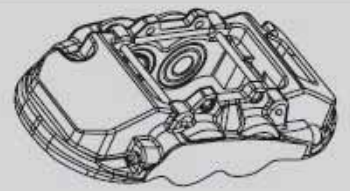

**Toyota
Kluger**

Part No: DBAC1252
Left Hand Caliper
Barcode: 9316391478337

Part No: DBAC1253
Right Hand Caliper
Barcode: 9316391478344

DESCRIPTION	DIMENSIONS (mm)
Caliper Type	Floating
No Piston	1
Piston Diameter mm	38.0
Disc Pad	DB1518
Disc Rotor	DBA2703
Front/Rear	Rear

Suitable for use with

Kluger MCU28 3.3L

8/2003 - 4/07