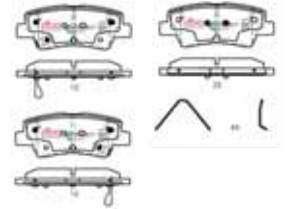

Hyundai Ioniq / Kona / Kia Niro 2017 - On R

Part No : **DB2076SSEV**
Barcode : **9316391474551**

DESCRIPTION & DIMENSIONS (mm)			
Set Contains	LH Inner + RH Inner + 2 Outer Pads		
Pad Overall Length	99.9	Pad Overall Length	
Pad Overall Height	40.9	Pad Overall Height	
Pad Thickness	14.2	Pad Thickness	
Position	Rear		
Year	2017 - On		

23

Volvo XC40 / XC60 / XC90 / V60 / S60 / S90 / Polestar 2 2017 - On F

Part No : **DB15116SSEV**
Barcode : **9316391474568**

DESCRIPTION & DIMENSIONS (mm)			
Set Contains	2 Inner Pads + 2 Outer Pads		
Pad Overall Length	180.2	Pad Overall Length	181.4
Pad Overall Height	74.9	Pad Overall Height	75
Pad Thickness	17.4	Pad Thickness	16.7
Position	Front		
Year	2017 - On