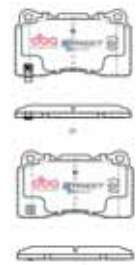

13

Tesla Model 3 Standard /  
Long Range (Sports up-grade)  
2019 On R

Part No : **DB15161SSEV**

Barcode : **9316391474469**

DESCRIPTION & DIMENSIONS (mm)			
Set Contains	2 Inner Pads + 2 Outer Pads		
Pad Overall Length	112.7	Pad Overall Length	
Pad Overall Height	60.6	Pad Overall Height	
Pad Thickness	15.0	Pad Thickness	
Position	Rear		
Year	2019 - On		

14

Tesla Roadster 2012 On /  
Model S 2014 On /  
Model X 2016 On F

Part No : **DB1678SSEV**

Barcode : **9316391474476**

DESCRIPTION & DIMENSIONS (mm)			
Set Contains	4 Pads		
Pad Overall Length	131.7	Pad Overall Length	
Pad Overall Height	77.3	Pad Overall Height	
Pad Thickness	15.3	Pad Thickness	
Position	Front		
Year	2012 - On		

15

Tesla Model S Various  
2014 On F

Part No : **DB2358ASSEV**  
Barcode : **9316391474483**

DESCRIPTION & DIMENSIONS (mm)			
Set Contains	4 Pads		
Pad Overall Length	131.8	Pad Overall Length	
Pad Overall Height	97.0	Pad Overall Height	
Pad Thickness	14.7	Pad Thickness	
Position	Front		
Year	2014 - On		