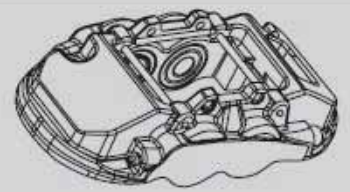

Subaru
Exiga/Forester/Outback

83

Part No: DBAC1218
Left Hand Caliper

Barcode: 9316391477255

Part No: DBAC1219
Right Hand Caliper

Barcode: 9316391477262

DESCRIPTION	DIMENSIONS (mm)
Caliper Type	Floating
No Piston	2
Piston Diameter mm	43.0
Disc Pad	DB1491
Disc Rotor	DBA650E
Front/Rear	Front

Suitable for use with

Exiga YA 2.5L 10/2009 - 12/14
Forester SH 2.5L 3/2008 - 1/11
Outback BR 2.0L 10/2009 - 1/15

Subaru
Impreza/Liberty

84

Part No: DBAC1218
Left Hand Caliper

Barcode: 9316391477255

Part No: DBAC1219
Right Hand Caliper

Barcode: 9316391477262

DESCRIPTION	DIMENSIONS (mm)
Caliper Type	Floating
No Piston	2
Piston Diameter mm	43.0
Disc Pad	DB1491
Disc Rotor	DBA648E
Front/Rear	Front

Suitable for use with

Impreza GG 2.0L 10/2000 - 8/07
Impreza G3 2.0L 8/2007 - 3/12
Impreza GJ 2.0L 10/2011 - 10/16
Impreza RS GD 2.5L 10/2001 - 9/05
Liberty BL 2.0L 9/2003 - 6/05
Liberty BL 2.5L 9/2003 - 8/09
Liberty BM 2.5L 10/2009 - 11/12
Liberty BR 2.5L 10/2009 - 11/12
Liberty 2.0R BP 2.0L With 17" Wheels 5/2005 - 9/09