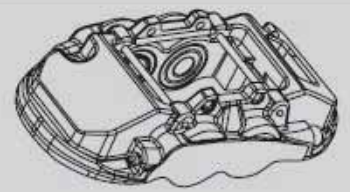

3/2007 - 4/10

325i E92 2.5L

11/2009 - 1/14

DESCRIPTION	DIMENSIONS (mm)
Caliper Type	Floating
No Piston	1
Piston Diameter mm	57.0
Disc Pad	DB2194
Disc Rotor	DBA2886E
Front/Rear	Front

78

**BMW  
123D**

79

**Part No: DBAC1210**  
**Left Hand Caliper**  
**Barcode: 9316391478115**