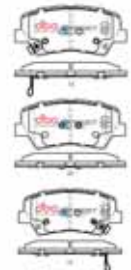

## Hyundai Kona 2018 On F

Part No : **DB2174SSEV**  
Barcode : **9316391474537**

DESCRIPTION & DIMENSIONS (mm)			
Set Contains	LH Inner + RH Inner + 2 Outer Pads		
Pad Overall Length	137.8	Pad Overall Length	
Pad Overall Height	56.7	Pad Overall Height	
Pad Thickness	15.9	Pad Thickness	
Position	Front		
Year	2018 - On		

## Hyundai Ioniq / Kia Niro 2017 - On F

Part No : **DB2443SSEV**  
Barcode : **9316391474544**

DESCRIPTION & DIMENSIONS (mm)			
Set Contains	LH Inner + RH Inner + 2 Outer Pads		
Pad Overall Length	132.8	Pad Overall Length	
Pad Overall Height	60.0	Pad Overall Height	
Pad Thickness	16.5	Pad Thickness	
Position	Front		
Year	2017 - On		