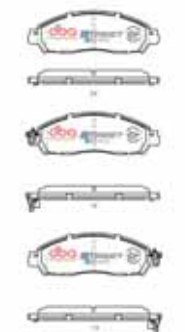

17

Nissan Leaf /  
E-NV200 2012 On F

Part No : **DB1835SSEV**  
Barcode : **9316391474506**

DESCRIPTION & DIMENSIONS (mm)			
Set Contains	RH Inner + 3 Outer Pads		
Pad Overall Length	163.7	Pad Overall Length	
Pad Overall Height	55.2	Pad Overall Height	
Pad Thickness	15.6	Pad Thickness	
Position	Front		
Year	2012 - On		

18

Nissan Leaf 2017 On F

Part No : **DB2374SSEV**  
Barcode : **9316391474513**

DESCRIPTION & DIMENSIONS (mm)			
Set Contains	2 Left Pads + 2 Right Pads		
Pad Overall Length	165.3	Pad Overall Length	
Pad Overall Height	54.0	Pad Overall Height	
Pad Thickness	16.3	Pad Thickness	
Position	Front		
Year	2017 - On		