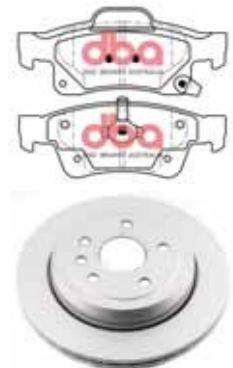

**Suitable for use with**

*Grand Cherokee WK 3.6L V6* *5/2010 - 4/11*  
*Grand Cherokee WK 3.0L & 3.6L V6* *4/2011 - 2/17*

**Jeep  
Grand Cherokee**

**66**

**Part No: DBAC1174**  
**Left Hand Caliper**

**Barcode: 9316391477873**

**Part No: DBAC1175**  
**Right Hand Caliper**

**Barcode: 9316391477880**

DESCRIPTION	DIMENSIONS (mm)
Caliper Type	Floating
No Piston	1
Piston Diameter mm	48.0
Disc Pad	DB2217
Disc Rotor	DBA3201E
Front/Rear	Rear