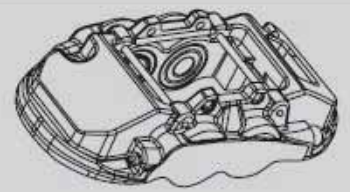

DESCRIPTION	DIMENSIONS (mm)
Caliper Type	Floating
No Piston	1
Piston Diameter mm	57.0
Disc Pad	DB2159
Disc Rotor	DBA3736E
Front/Rear	Front

*Suitable for use with*

*Corolla Hybrid ZWE211 1.8L Sedan*

*9/2019 - 3/20*