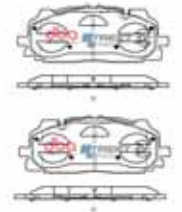

26

Audi E-tron 2018 - On F

Part No : **DB15030SSEV**

Barcode : **9316391474599**

DESCRIPTION & DIMENSIONS (mm)			
Set Contains	2 Left Pads + 2 Right Pads		
Pad Overall Length	194.1	Pad Overall Length	
Pad Overall Height	74.1	Pad Overall Height	
Pad Thickness	15.2	Pad Thickness	
Position	Front		
Year	2018 - On		

27

Audi E-tron 2018 - On R

Part No : **DB15031SSEV**

Barcode : **9316391474605**

DESCRIPTION & DIMENSIONS (mm)			
Set Contains	4 Pads		
Pad Overall Length	129.0	Pad Overall Length	
Pad Overall Height	65.1	Pad Overall Height	
Pad Thickness	15.7	Pad Thickness	
Position	Rear		
Year	2018 - On		