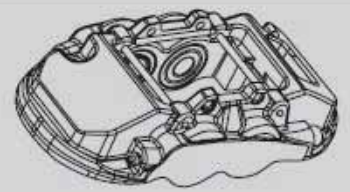

Audi/Skoda/Volkswagen A3/Caddy/Golf/Karoq/Octavia/T-Roc

67

Part No: DBAC1178
Left Hand Caliper
Barcode: 9316391477897

Part No: DBAC1179
Right Hand Caliper
Barcode: 9316391477903

DESCRIPTION	DIMENSIONS (mm)
Caliper Type	Floating
No Piston	1
Piston Diameter mm	57.0
Disc Pad	DB2383
Disc Rotor	DBA2810E
Front/Rear	Front

STREETSERIES

Suitable for use with

A3 2.0L With CRLB Engine	5/2013 - 11/16
A3 1.4L With CZCA & CZEA Engines	9/2014 - 12/20
Karoq NU 1.4L With DJKA Engine	8/2020 on
Octavia NE 2.0L With CKFC Engine	12/2013 - 4/17
Octavia 1.4L With CZDA Engine	7/2015 - 12/20
Caddy 1.4L With CZCB Engine	5/2015 - 3/21
Caddy 1.2L With CYVC Engine	1/2016 - 3/21
Caddy TDI250 2.0L With DFSD Engine	5/2017 - 3/21
Golf Mk7 1.4L With CHPA, CMBA & CXSA Engines	8/2012 - 6/15
Golf Mk7 2.0L With CRBC Engine	11/2012 - 6/17
Golf Mk7 1.4L With CZCA & CZDA Engines	7/2015 - 1/21
T-Roc 1.4L With DJKA Engine	8/2020 on

Mitsubishi Triton

68

Part No: DBAC1180
Left Hand Caliper
Barcode: 9316391477910

Part No: DBAC1181
Right Hand Caliper
Barcode: 9316391477927

DESCRIPTION	DIMENSIONS (mm)
Caliper Type	Floating
No Piston	2
Piston Diameter mm	43.0
Disc Pad	DB1738
Disc Rotor	DBA237
Front/Rear	Front

STREETSERIES

Suitable for use with

Triton MK 2.8L & 3.0L V6 With Auto FWH	6/2001 - 3/06