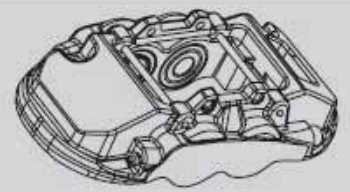

Mitsubishi

Lancer

69

Part No: DBAC1186
Left Hand Caliper

Barcode: 9316391477934

Part No: DBAC1187
Right Hand Caliper

Barcode: 9316391477941

DESCRIPTION	DIMENSIONS (mm)
Caliper Type	Floating
No Piston	1
Piston Diameter mm	54.0
Disc Pad	DB1455
Disc Rotor	DBA2200
Front/Rear	Front

STREETSERIES

Suitable for use with

Lancer CG & CH 2.0L

6/2002 - 8/06

Mitsubishi

Triton

70

Part No: DBAC1188
Left Hand Caliper

Barcode: 9316391477958

Part No: DBAC1189
Right Hand Caliper

Barcode: 9316391477965

DESCRIPTION	DIMENSIONS (mm)
Caliper Type	Floating
No Piston	1
Piston Diameter mm	60.0
Disc Pad	DB1308
Disc Rotor	DBA234
Front/Rear	Front

STREETSERIES

Suitable for use with

Triton MK 2.8L & 3.0L V6 With Manual FWH

6/2001 - 3/06