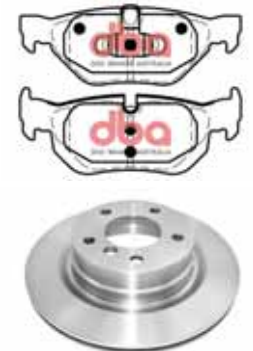

**BMW
320D/320i/323i/325i**

80

Part No: DBAC1210
Left Hand Caliper
Barcode: 9316391478115

Part No: DBAC1211
Right Hand Caliper
Barcode: 9316391478122

DESCRIPTION	DIMENSIONS (mm)
Caliper Type	Floating
No Piston	1
Piston Diameter mm	42.0
Disc Pad	DB1858
Disc Rotor	DBA2857
Front/Rear	Rear