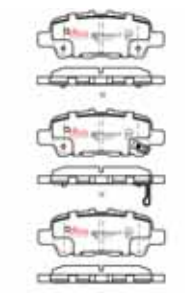

Tesla Model S Various
2014 On F

Part No : **DB2358ASSEV**
Barcode : **9316391474483**

DESCRIPTION & DIMENSIONS (mm)			
Set Contains	4 Pads		
Pad Overall Length	131.8	Pad Overall Length	
Pad Overall Height	97.0	Pad Overall Height	
Pad Thickness	14.7	Pad Thickness	
Position	Front		
Year	2014 - On		

16

Tesla Roadster 2012 On /
Model S 2014 On /
Model X 2016 On R

Part No : **DB2260SSEV**
Barcode : **9316391474490**

DESCRIPTION & DIMENSIONS (mm)			
Set Contains	4 Pads		
Pad Overall Length	109.7	Pad Overall Length	
Pad Overall Height	69.1	Pad Overall Height	
Pad Thickness	14.5	Pad Thickness	
Position	Rear		
Year	2012 - On		

17

Nissan Leaf /
E-NV200 2012 On F

Part No : **DB1835SSEV**
Barcode : **9316391474506**

DESCRIPTION & DIMENSIONS (mm)			
Set Contains	RH Inner + 3 Outer Pads		
Pad Overall Length	163.7	Pad Overall Length	
Pad Overall Height	55.2	Pad Overall Height	
Pad Thickness	15.6	Pad Thickness	
Position	Front		
Year	2012 - On		

18

Nissan Leaf 2017 On F

Part No : **DB2374SSEV**
Barcode : **9316391474513**

DESCRIPTION & DIMENSIONS (mm)			
Set Contains	2 Left Pads + 2 Right Pads		
Pad Overall Length	165.3	Pad Overall Length	
Pad Overall Height	54.0	Pad Overall Height	
Pad Thickness	16.3	Pad Thickness	
Position	Front		
Year	2017 - On		

19

Nissan Leaf /
E-NV200 2012 On R

Part No : **DB2340SSEV**
Barcode : **9316391474520**

DESCRIPTION & DIMENSIONS (mm)			
Set Contains	LH Inner + RH Inner + 2 Outer Pads		
Pad Overall Length	105.4	Pad Overall Length	
Pad Overall Height	39.2	Pad Overall Height	
Pad Thickness	13.6	Pad Thickness	
Position	Rear		
Year	2012 - On		

20