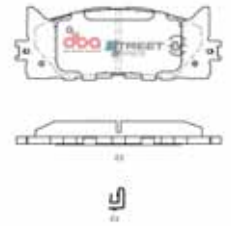

27

Audi E-tron 2018 - On R

Part No : **DB15031SSEV**

Barcode : **9316391474605**

DESCRIPTION & DIMENSIONS (mm)			
Set Contains	4 Pads		
Pad Overall Length	129.0	Pad Overall Length	
Pad Overall Height	65.1	Pad Overall Height	
Pad Thickness	15.7	Pad Thickness	
Position	Rear		
Year	2018 - On		

30

Toyota Corolla Hybrid 2010 On /  
Lexus ES300h Hybrid 2013 /  
Daihatsu Altis Hybrid 2013 On F

**Part No : DB1800SSEV**  
**Barcode : 9316391474636**

DESCRIPTION & DIMENSIONS (mm)			
Set Contains	4 Pads		
Pad Overall Length	157.7	Pad Overall Length	
Pad Overall Height	57.0	Pad Overall Height	
Pad Thickness	17.3	Pad Thickness	
Position	Front		
Year	2010 - On		