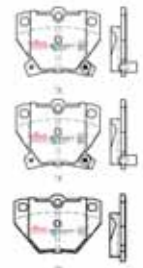

35

Toyota Aqua Hybrid 2011 On /  
Corolla Hybrid 2019 On /  
Vitz Hybrid 2017 On / Lexus R

**Part No : DB1786SSEV**  
**Barcode : 9316391474681**

DESCRIPTION & DIMENSIONS (mm)			
Set Contains	LH Inner + RH Inner + 2 Outer Pads		
Pad Overall Length	98.5	Pad Overall Length	
Pad Overall Height	42.8	Pad Overall Height	
Pad Thickness	14.4	Pad Thickness	
Position	Rear		
Year	2011 - On		

36

Toyota Prius Hybrid 1997 - 2009 F

**Part No : DB1422SSEV**  
**Barcode : 9316391474698**

DESCRIPTION & DIMENSIONS (mm)			
Set Contains	LH Inner + RH Inner + LH Outer + RH Outer Pads		
Pad Overall Length	116.4	Pad Overall Length	116.4
Pad Overall Height	51.4	Pad Overall Height	54.5
Pad Thickness	15.9	Pad Thickness	15.9
Position	Front		
Year	1997 - 2009		

37

Toyota Prius Hybrid 1997 - 2009 R

**Part No : DB1429SSEV**  
**Barcode : 9316391474704**

DESCRIPTION & DIMENSIONS (mm)			
Set Contains	LH Inner + RH Inner + 2 Outer Pads		
Pad Overall Length	78.5	Pad Overall Length	
Pad Overall Height	56.1	Pad Overall Height	
Pad Thickness	13.2	Pad Thickness	
Position	Rear		
Year	1997 - 2009		