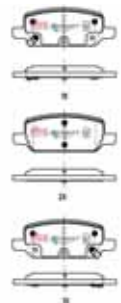

**STREETSERIES**

Tesla Model 3 Standard /  
Long Range (no up-grade)  
2019 On F

Part No : **DB15158SSEV**

Barcode : **9316391474315**

DESCRIPTION & DIMENSIONS (mm)			
Set Contains	4 Pads		
Pad Overall Length	131.9	Pad Overall Length	
Pad Overall Height	66.9	Pad Overall Height	
Pad Thickness	14.9	Pad Thickness	
Position	Front		
Year	2019 - On		

11

Tesla Model 3 Standard /  
Long Range (no up-grade)  
2019 On R

Part No : **DB15159SSEV**

Barcode : **9316391474322**

DESCRIPTION & DIMENSIONS (mm)			
Set Contains	LH Inner + RH Inner + 2 Outer Pads		
Pad Overall Length	132.6	Pad Overall Length	
Pad Overall Height	49.5	Pad Overall Height	
Pad Thickness	13.8	Pad Thickness	
Position	Rear		
Year	2019 - On		

12

Tesla Model 3 Standard /  
Long Range (Sports up-grade)  
2019 On F

Part No : **DB15160SSEV**

Barcode : **9316391474339**

DESCRIPTION & DIMENSIONS (mm)			
Set Contains	4 Pads		
Pad Overall Length	131.9	Pad Overall Length	
Pad Overall Height	84.1	Pad Overall Height	
Pad Thickness	15.0	Pad Thickness	
Position	Front		
Year	2019 - On		