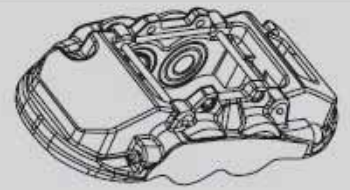

Mercedes Benz C200/C250

53

Part No: DBAC1094
Left Hand Caliper
Barcode: 9316391472694

Part No: DBAC1095
Right Hand Caliper
Barcode: 9316391472700

DESCRIPTION	DIMENSIONS (mm)
Caliper Type	Fixed
No Piston	4
Piston Diameter mm	42.0
Disc Pad	DB15182
Disc Rotor	Bi-Metal Rotor
Front/Rear	Front

Suitable for use with

C200 W205 2.0L 8/2014 - 6/18
C200 C205 2.0L 1/2016 - 6/18
C250 BlueTEC W205 2.1L 8/2014 - 10/15

STREETSERIES

Holden Barina/Cruze

54

Part No: DBAC1144
Left Hand Caliper
Barcode: 9316391477217

Part No: DBAC1145
Right Hand Caliper
Barcode: 9316391477224

DESCRIPTION	DIMENSIONS (mm)
Caliper Type	Floating
No Piston	1
Piston Diameter mm	60.0
Disc Pad	DB1989
Disc Rotor	DBA2012E
Front/Rear	Front

Suitable for use with

Barina TM 1.6L 11/2011 - 1/19
Cruze JG 1.8L With 15" Wheels 5/2009 - 2/11
Cruze JH 1.8L 3/2013 - 10/16

STREETSERIES