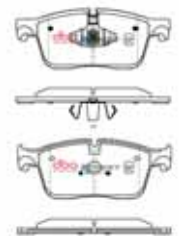

DESCRIPTION & DIMENSIONS (mm)			
Set Contains	2 Inner Pads + 2 Outer Pads		
Pad Overall Length	180.2	Pad Overall Length	
Pad Overall Height	77.6	Pad Overall Height	
Pad Thickness	17.0	Pad Thickness	
Position	Rear		
Year	2018 - On