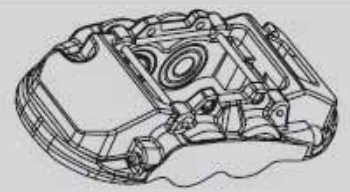

**Jeep
Grand Cherokee**

65

Part No: DBAC1174
Left Hand Caliper

Barcode: 9316391477873

Part No: DBAC1175
Right Hand Caliper

Barcode: 9316391477880

DESCRIPTION	DIMENSIONS (mm)
Caliper Type	Floating
No Piston	1
Piston Diameter mm	48.0
Disc Pad	DB2217
Disc Rotor	DBA42637
Front/Rear	Rear

Suitable for use with

Grand Cherokee WK 3.6L V6 *5/2010 - 4/11*
Grand Cherokee WK 3.0L & 3.6L V6 *4/2011 - 2/17*

**Jeep
Grand Cherokee**

66

Part No: DBAC1174
Left Hand Caliper

Barcode: 9316391477873

Part No: DBAC1175
Right Hand Caliper

Barcode: 9316391477880

DESCRIPTION	DIMENSIONS (mm)
Caliper Type	Floating
No Piston	1
Piston Diameter mm	48.0
Disc Pad	DB2217
Disc Rotor	DBA3201E
Front/Rear	Rear

Suitable for use with

Grand Cherokee WK 3.6L V6 *2/2017 - 12/21*