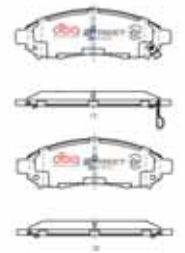

16

Tesla Roadster 2012 On /  
Model S 2014 On /  
Model X 2016 On R

Part No : **DB2260SSEV**  
Barcode : **9316391474490**

DESCRIPTION & DIMENSIONS (mm)			
Set Contains	4 Pads		
Pad Overall Length	109.7	Pad Overall Length	
Pad Overall Height	69.1	Pad Overall Height	
Pad Thickness	14.5	Pad Thickness	
Position	Rear		
Year	2012 - On		

18

Nissan Leaf 2017 On F

Part No : **DB2374SSEV**  
Barcode : **9316391474513**

DESCRIPTION & DIMENSIONS (mm)			
Set Contains	2 Left Pads + 2 Right Pads		
Pad Overall Length	165.3	Pad Overall Length	
Pad Overall Height	54.0	Pad Overall Height	
Pad Thickness	16.3	Pad Thickness	
Position	Front		
Year	2017 - On		