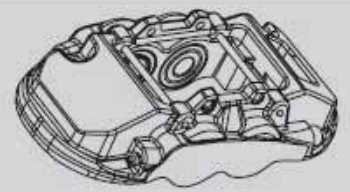

DESCRIPTION	DIMENSIONS (mm)
Caliper Type	Floating
No Piston	2
Piston Diameter mm	45.0
Disc Pad	DB1843
Disc Rotor	DBA2610
Front/Rear	Front

Suitable for use with

CR-V RE 2.4L

2/2007 - 10/12

**Lexus/Toyota  
CT200h/Prius**