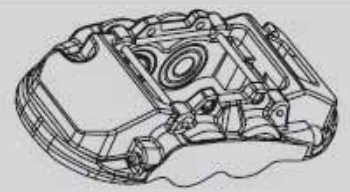

**Renault
Koleos**

89

Part No: DBAC1232
Left Hand Caliper
Barcode: 9316391478191

Part No: DBAC1233
Right Hand Caliper
Barcode: 9316391478207

DESCRIPTION	DIMENSIONS (mm)
Caliper Type	Floating
No Piston	2
Piston Diameter mm	45.0
Disc Pad	DB2341
Disc Rotor	DBA2622E
Front/Rear	Front

Suitable for use with

Koleos HZG 2.0L

8/2017 on

STREETSERIES

**Honda
Jazz**

90

Part No: DBAC1236
Left Hand Caliper
Barcode: 9316391478214

Part No: DBAC1237
Right Hand Caliper
Barcode: 9316391478221

DESCRIPTION	DIMENSIONS (mm)
Caliper Type	Floating
No Piston	1
Piston Diameter mm	30.0
Disc Pad	DB1163
Disc Rotor	DBA2505E
Front/Rear	Rear

Suitable for use with

Jazz GE 1.5L

8/2008 - 7/14

STREETSERIES