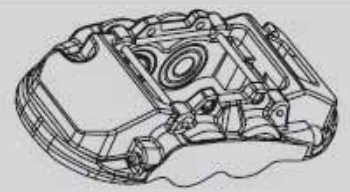

81

BMW
X1/123D/320D/320i/323i/325i

Part No: DBAC1210
Left Hand Caliper

Barcode: 9316391478115

Part No: DBAC1211
Right Hand Caliper

Barcode: 9316391478122

DESCRIPTION	DIMENSIONS (mm)
Caliper Type	Floating
No Piston	1
Piston Diameter mm	42.0
Disc Pad	DB1858
Disc Rotor	DBA2861
Front/Rear	Rear