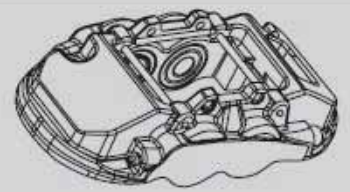

**Dodge/Jeep
Nitro/Cherokee**

59

Part No: DBAC1158
Left Hand Caliper
Barcode: 9316391477811

Part No: DBAC1159
Right Hand Caliper
Barcode: 9316391477828

DESCRIPTION	DIMENSIONS (mm)
Caliper Type	Floating
No Piston	1
Piston Diameter mm	66.0
Disc Pad	DB2002
Disc Rotor	DBA2424
Front/Rear	Front

Suitable for use with

Nitro KA 3.7L V6

6/2007 - 6/12

Cherokee KK 3.7L V6

1/2009 - 1/12

STREETSERIES

**Jeep
Wrangler**

60

Part No: DBAC1158
Left Hand Caliper
Barcode: 9316391477811

Part No: DBAC1159
Right Hand Caliper
Barcode: 9316391477828

DESCRIPTION	DIMENSIONS (mm)
Caliper Type	Floating
No Piston	1
Piston Diameter mm	66.0
Disc Pad	DB2002
Disc Rotor	DBA2536E
Front/Rear	Front

Suitable for use with

Wrangler JK 2.8L & 3.8L V6

3/2007 - 9/09

STREETSERIES