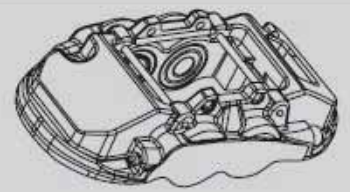

DESCRIPTION	DIMENSIONS (mm)
Caliper Type	Floating
No Piston	1
Piston Diameter mm	42.0
Disc Pad	DB2224
Disc Rotor	DBA2285E
Front/Rear	Rear

86

**Nissan  
Pathfinder**

87

**Part No: DBAC1228**  
**Left Hand Caliper**  
**Barcode: 9316391478177**