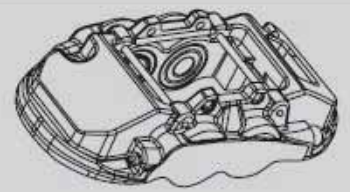

Holden/Opel
Astra/Cruze

55

Part No: DBAC1146
Left Hand Caliper
Barcode: 9316391477231

Part No: DBAC1147
Right Hand Caliper
Barcode: 9316391477248

DESCRIPTION	DIMENSIONS (mm)
Caliper Type	Floating
No Piston	1
Piston Diameter mm	60.0
Disc Pad	DB2268
Disc Rotor	DBA2014E
Front/Rear	Front

Suitable for use with

Astra PJ 1.6L
Cruze JH 2.0L

9/2012 - 12/13
11/2011 - 2/15

STREETSERIES

Holden
Trax

56

Part No: DBAC1146
Left Hand Caliper
Barcode: 9316391477231

Part No: DBAC1147
Right Hand Caliper
Barcode: 9316391477248

DESCRIPTION	DIMENSIONS (mm)
Caliper Type	Floating
No Piston	1
Piston Diameter mm	60.0
Disc Pad	DB2268
Disc Rotor	DBA2077E
Front/Rear	Front

Suitable for use with

Trax TJ 1.4L

8/2014 - 6/20

STREETSERIES