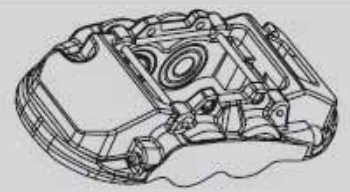

DESCRIPTION	DIMENSIONS (mm)
Caliper Type	Floating
No Piston	1
Piston Diameter mm	60.0
Disc Pad	DB2268
Disc Rotor	DBA2077E
Front/Rear	Front

Suitable for use with

Trax TJ 1.4L

8/2014 - 6/20

**STREETSERIES**