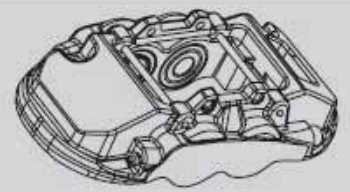

**Dodge
Journey**

61

Part No: DBAC1159
Left Hand Caliper
Barcode: 9316391477828

Part No: DBAC1158
Right Hand Caliper
Barcode: 9316391477811

DESCRIPTION	DIMENSIONS (mm)
Caliper Type	Floating
No Piston	1
Piston Diameter mm	66.0
Disc Pad	DB2002
Disc Rotor	DBA2420
Front/Rear	Front

Suitable for use with

Journey JC 2.7L V6

9/2008 - 1/12

**Dodge/Jeep
Cherokee/Nitro**

62

Part No: DBAC1162
Left Hand Caliper
Barcode: 9316391477835

Part No: DBAC1163
Right Hand Caliper
Barcode: 9316391477842

DESCRIPTION	DIMENSIONS (mm)
Caliper Type	Floating
No Piston	1
Piston Diameter mm	48.0
Disc Pad	DB2003
Disc Rotor	DBA2427
Front/Rear	Rear

Suitable for use with

Nitro KA 3.7L V6

6/2007 - 6/12

Cherokee KK 3.7L V6

1/2009 - 1/12