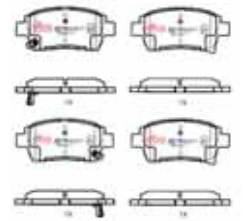

35

Toyota Aqua Hybrid 2011 On /  
Corolla Hybrid 2019 On /  
Vitz Hybrid 2017 On / Lexus R

**Part No : DB1786SSEV**  
**Barcode : 9316391474681**

DESCRIPTION & DIMENSIONS (mm)			
Set Contains	LH Inner + RH Inner + 2 Outer Pads		
Pad Overall Length	98.5	Pad Overall Length	
Pad Overall Height	42.8	Pad Overall Height	
Pad Thickness	14.4	Pad Thickness	
Position	Rear		
Year	2011 - On		

36

Toyota Prius Hybrid 1997 - 2009 F

**Part No : DB1422SSEV**  
**Barcode : 9316391474698**

DESCRIPTION & DIMENSIONS (mm)			
Set Contains	LH Inner + RH Inner + LH Outer + RH Outer Pads		
Pad Overall Length	116.4	Pad Overall Length	116.4
Pad Overall Height	51.4	Pad Overall Height	54.5
Pad Thickness	15.9	Pad Thickness	15.9
Position	Front		
Year	1997 - 2009		