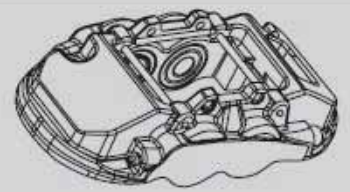

Holden
Barina

75

Part No: DBAC1200
Left Hand Caliper
Barcode: 9316391478030

Part No: DBAC1201
Right Hand Caliper
Barcode: 9316391478047

DESCRIPTION	DIMENSIONS (mm)
Caliper Type	Floating
No Piston	1
Piston Diameter mm	54.0
Disc Pad	DB1370
Disc Rotor	DBA2076E
Front/Rear	Front

Suitable for use with

Barina TK 1.6L from Vin BB000001

2/2006 - 10/11

STREETSERIES

Holden
Viva

76

Part No: DBAC1200
Left Hand Caliper
Barcode: 9316391478030

Part No: DBAC1201
Right Hand Caliper
Barcode: 9316391478047

DESCRIPTION	DIMENSIONS (mm)
Caliper Type	Floating
No Piston	1
Piston Diameter mm	54.0
Disc Pad	DB1347
Disc Rotor	DBA2042E
Front/Rear	Front

Suitable for use with

Viva JF 1.8L

9/2005 - 5/09

STREETSERIES