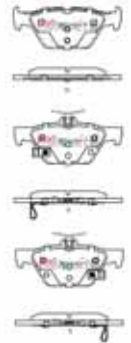

**49**

**Mitsubishi Outlander ZJ & ZK Phev Hybrid 2014 - 2019 F**

**Part No : DB1223SSEV**  
**Barcode : 9316391474827**

**STREET SERIES**

DESCRIPTION & DIMENSIONS (mm)			
Set Contains	LH Inner + RH Inner + 2 Outer Pads		
Pad Overall Length	149.9	Pad Overall Length	
Pad Overall Height	58.4	Pad Overall Height	
Pad Thickness	15.7	Pad Thickness	
Position	Front		
Year	2014 - 2019		

**50**

**Subaru Forester Hybrid  
/ EX Hybrid 2019 On F**

**Part No : DB15042SSEV**

**Barcode : 9316391474834**

DESCRIPTION & DIMENSIONS (mm)			
Set Contains	2 Left Pads + 2 Right Pads		
Pad Overall Length	145.2	Pad Overall Length	
Pad Overall Height	58.6	Pad Overall Height	
Pad Thickness	16.3	Pad Thickness	
Position	Front		
Year	2019 - On		

**51**

**Subaru Forester Hybrid  
/ EX Hybrid 2019 On R**

**Part No : DB2398SSEV**

**Barcode : 9316391474841**

DESCRIPTION & DIMENSIONS (mm)			
Set Contains	LH Inner + RH Inner + 2 Outer Pads		
Pad Overall Length	123.1	Pad Overall Length	123.1
Pad Overall Height	48.0	Pad Overall Height	52.9
Pad Thickness	13.2	Pad Thickness	13.2
Position	Rear		
Year	2019 - On		

## Mercedes Benz C200/C250

53

**Part No: DBAC1094**  
**Left Hand Caliper**  
**Barcode: 9316391472694**

**Part No: DBAC1095**  
**Right Hand Caliper**  
**Barcode: 9316391472700**

DESCRIPTION	DIMENSIONS (mm)
Caliper Type	Fixed
No Piston	4
Piston Diameter mm	42.0
Disc Pad	DB15182
Disc Rotor	Bi-Metal Rotor
Front/Rear	Front