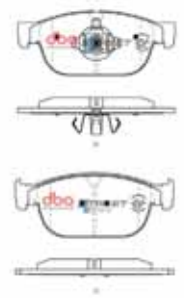

24

Jaguar I-Pace EV400 2018 On F

Part No : **DB15162SSEV**
Barcode : **9316391474575**

DESCRIPTION & DIMENSIONS (mm)			
Set Contains	2 Inner Pads + 2 Outer Pads		
Pad Overall Length	180.2	Pad Overall Length	
Pad Overall Height	77.6	Pad Overall Height	
Pad Thickness	17.0	Pad Thickness	
Position	Rear		
Year	2018 - On