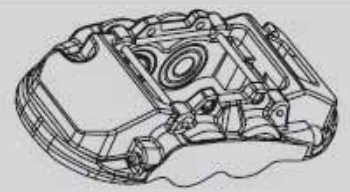

10/2007 - 10/12

4007 2.2L

10/2009 - 3/14

DESCRIPTION	DIMENSIONS (mm)
Caliper Type	Floating
No Piston	1
Piston Diameter mm	38.0
Disc Pad	DB1464
Disc Rotor	DBA2213
Front/Rear	Rear

**STREETSERIES**

72

**Land Rover**  
**Discovery/Range Rover**