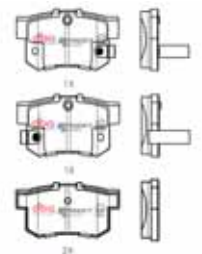

42

Honda Civic Hybrid 2006 On Fit Hybrid  
/ Insight Hybrid / CRZ Hybrid 2011 on  
/ Jazz Hybrid 2013 On F

**Part No : DB1991SSEV**

**Barcode : 9316391474759**

DESCRIPTION & DIMENSIONS (mm)			
Set Contains	LH Inner + RH Inner + 2 Outer Pads		
Pad Overall Length	136.4	Pad Overall Length	
Pad Overall Height	56.1	Pad Overall Height	
Pad Thickness	16.0	Pad Thickness	
Position	Rear		
Year	2006 - On		

43

Honda Insight Hybrid  
/ CRZ Hybrid 2010 on On R

**Part No : DB1265SSEV**

**Barcode : 9316391474766**

DESCRIPTION & DIMENSIONS (mm)			
Set Contains	LH Inner + RH Inner + 2 Outer Pads		
Pad Overall Length	88.8	Pad Overall Length	
Pad Overall Height	47.6	Pad Overall Height	
Pad Thickness	14.3	Pad Thickness	
Position	Rear		
Year	2010 - On		

44

Honda Fit Hybrid 2010 On R

**Part No : DB1163SSEV**

**Barcode : 9316391474773**

DESCRIPTION & DIMENSIONS (mm)			
Set Contains	LH Inner + RH Inner + 2 Outer Pads		
Pad Overall Length	88.9	Pad Overall Length	
Pad Overall Height	35.0	Pad Overall Height	
Pad Thickness	12.9	Pad Thickness	
Position	Front		
Year	2010 - On		