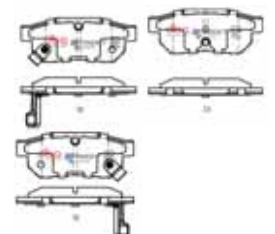

44

Honda Fit Hybrid 2010 On R

**Part No : DB1163SSEV**

**Barcode : 9316391474773**

DESCRIPTION & DIMENSIONS (mm)			
Set Contains	LH Inner + RH Inner + 2 Outer Pads		
Pad Overall Length	88.9	Pad Overall Length	
Pad Overall Height	35.0	Pad Overall Height	
Pad Thickness	12.9	Pad Thickness	
Position	Front		
Year	2010 - On		