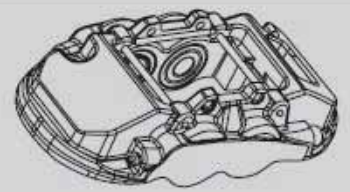

DESCRIPTION	DIMENSIONS (mm)
Caliper Type	Floating
No Piston	1
Piston Diameter mm	30.0
Disc Pad	DB1163
Disc Rotor	DBA2505E
Front/Rear	Rear

Suitable for use with

Jazz GE 1.5L

8/2008 - 7/14

**STREETSERIES**

**Honda  
Jazz**