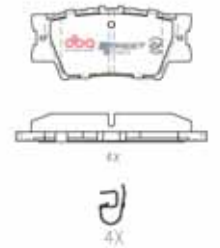

31

Toyota Corolla Hybrid 2010 On /
Lexus Hybrid 2009 On / Toyota Sai Hybrid
/ Daihatsu Altis Hybrid 2013 On R

Part No : DB1832SSEV
Barcode : 9316391474643

DESCRIPTION & DIMENSIONS (mm)			
Set Contains	4 Pads		
Pad Overall Length	96.8	Pad Overall Length	
Pad Overall Height	49.2	Pad Overall Height	
Pad Thickness	15.2	Pad Thickness	
Position	Rear		
Year	2009 - On