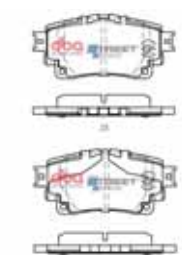

29

Toyota Corolla Hybrid 2018 On /  
Yaris Cross Hybrid 2020 On R

Part No : **DB15044SSEV**

Barcode : **9316391474629**

DESCRIPTION & DIMENSIONS (mm)			
Set Contains	2 Inner Pads + 2 Outer Pads		
Pad Overall Length	103.6	Pad Overall Length	
Pad Overall Height	47.6	Pad Overall Height	
Pad Thickness	14.4	Pad Thickness	
Position	Rear		
Year	2018 - On		