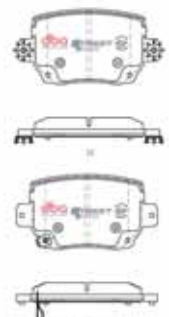

13

Tesla Model 3 Standard /  
Long Range (Sports up-grade)  
2019 On R

Part No : **DB15161SSEV**

Barcode : **9316391474469**

DESCRIPTION & DIMENSIONS (mm)			
Set Contains	2 Inner Pads + 2 Outer Pads		
Pad Overall Length	112.7	Pad Overall Length	
Pad Overall Height	60.6	Pad Overall Height	
Pad Thickness	15.0	Pad Thickness	
Position	Rear		
Year	2019 - On		