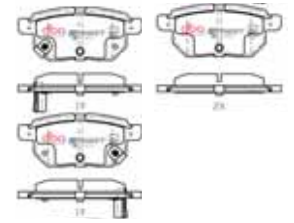

35

Toyota Aqua Hybrid 2011 On /  
Corolla Hybrid 2019 On /  
Vitz Hybrid 2017 On / Lexus R

**Part No : DB1786SSEV**  
**Barcode : 9316391474681**

DESCRIPTION & DIMENSIONS (mm)			
Set Contains	LH Inner + RH Inner + 2 Outer Pads		
Pad Overall Length	98.5	Pad Overall Length	
Pad Overall Height	42.8	Pad Overall Height	
Pad Thickness	14.4	Pad Thickness	
Position	Rear		
Year	2011 - On		

36

Toyota Prius Hybrid 1997 - 2009 F

**Part No : DB1422SSEV**  
**Barcode : 9316391474698**

DESCRIPTION & DIMENSIONS (mm)			
Set Contains	LH Inner + RH Inner + LH Outer + RH Outer Pads		
Pad Overall Length	116.4	Pad Overall Length	116.4
Pad Overall Height	51.4	Pad Overall Height	54.5
Pad Thickness	15.9	Pad Thickness	15.9
Position	Front		
Year	1997 - 2009		