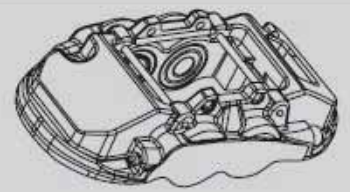

Mitsubishi

Grandis

Part No: DBAC1194
Left Hand Caliper

Barcode: 9316391477972

Part No: DBAC1195
Right Hand Caliper

Barcode: 9316391477989

Suitable for use with

Grandis BA 2.4L

1/2004 - 3/10

DESCRIPTION	DIMENSIONS (mm)
Caliper Type	Floating
No Piston	1
Piston Diameter mm	38.0
Disc Pad	DB1464
Disc Rotor	DBA3401E
Front/Rear	Rear

STREETSERIES

71

Mitsubishi/Peugeot

Outlander/4007

Part No: DBAC1194
Left Hand Caliper

Barcode: 9316391477972

Part No: DBAC1195
Right Hand Caliper

Barcode: 9316391477989

Suitable for use with

Outlander ZG & ZH 2.4L

10/2007 - 10/12

4007 2.2L

10/2009 - 3/14

DESCRIPTION	DIMENSIONS (mm)
Caliper Type	Floating
No Piston	1
Piston Diameter mm	38.0
Disc Pad	DB1464
Disc Rotor	DBA2213
Front/Rear	Rear

STREETSERIES

72