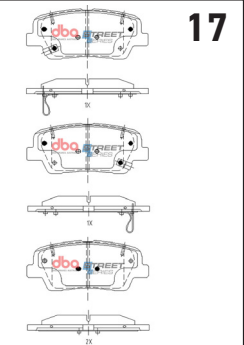

10

Lexus LC500, LS500 2017 - on

Part No : **DB15150SS**

Barcode : **9316391469250**

STREET
SERIES

DESCRIPTION & DIMENSIONS (mm)			
Set Contains	2 Left Pads + 2 Right Pads		
Pad Overall Length	200.1	Pad Overall Length	
Pad Overall Height	95.9	Pad Overall Height	
Pad Thickness	17.0	Pad Thickness	
Position	Front		
Year	2017 - on		

Lexus LC500, LS500 2017 - on

Part No : **DB15151SS**

Barcode : **9316391469267**

STREET
SERIES

DESCRIPTION & DIMENSIONS (mm)			
Set Contains	4 Pads		
Pad Overall Length	111.0	Pad Overall Length	
Pad Overall Height	76.2	Pad Overall Height	
Pad Thickness	13.9	Pad Thickness	
Position	Rear		
Year	2017 - on		

Hyundai i20N 2021 - on F

Part No : **DB15156SS**

Barcode : **9316391471512**

STREET
SERIES

DESCRIPTION & DIMENSIONS (mm)			
Set Contains	LH Inner + RH Inner + 2 Outer Pads		
Pad Overall Length	156.9	Pad Overall Length	
Pad Overall Height	60.8	Pad Overall Height	
Pad Thickness	15.8	Pad Thickness	
Position	Front		
Year	2021 - on		

Lexus 2014 - on, Toyota Alphard,
C-HR 2015 - on R

Part No : **DB2419SS**

Barcode : **9316391471925**

STREET
SERIES

DESCRIPTION & DIMENSIONS (mm)			
Set Contains	LH Inner + RH Inner + 2 Outer Pads		
Pad Overall Length	121.2	Pad Overall Length	
Pad Overall Height	42.9	Pad Overall Height	
Pad Thickness	14.4	Pad Thickness	
Position	Rear		
Year	2014 - on		