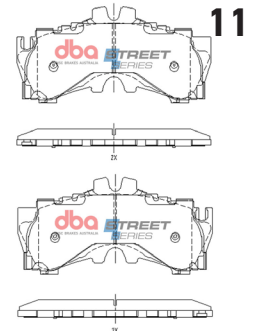

9

Ford Fiesta WG1.5L ST 2018 - on

Part No : **DB15149SS**
Barcode : **9316391467898**

STREET
SERIES

DESCRIPTION & DIMENSIONS (mm)			
Set Contains	2 Inner Pads + 2 Outer Pads		
Pad Overall Length	155.1	Pad Overall Length	155.1
Pad Overall Height	56.3	Pad Overall Height	55.3
Pad Thickness	15.3	Pad Thickness	15.3
Position	Front		
Year	2018 - on		

10

Lexus LC500, LS500 2017 - on

Part No : **DB15150SS**

Barcode : **9316391469250**

STREET
SERIES

DESCRIPTION & DIMENSIONS (mm)			
Set Contains	2 Left Pads + 2 Right Pads		
Pad Overall Length	200.1	Pad Overall Length	
Pad Overall Height	95.9	Pad Overall Height	
Pad Thickness	17.0	Pad Thickness	
Position	Front		
Year	2017 - on		

Lexus LC500, LS500 2017 - on

Part No : **DB15151SS**

Barcode : **9316391469267**

STREET
SERIES

DESCRIPTION & DIMENSIONS (mm)			
Set Contains	4 Pads		
Pad Overall Length	111.0	Pad Overall Length	
Pad Overall Height	76.2	Pad Overall Height	
Pad Thickness	13.9	Pad Thickness	
Position	Rear		
Year	2017 - on		

Honda Accord Vti-LX 2.0
Hybrid CV 2019 - on

Part No : **DB15152SS**

Barcode : **9316391469274**

STREET
SERIES

DESCRIPTION & DIMENSIONS (mm)			
Set Contains	LH Inner + RH Inner + 2 Outer Pads		
Pad Overall Length	122.4	Pad Overall Length	122.4
Pad Overall Height	53.4	Pad Overall Height	48.4
Pad Thickness	13.9	Pad Thickness	13.9
Position	Rear		
Year	2019 - on		