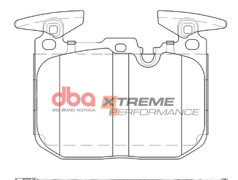

83

BMW 1,2,3,4 Series 2011 - on F

Part No : DB2299XP

Barcode : 9316391458582

**XTREME
PERFORMANCE**

DESCRIPTION & DIMENSIONS (mm)			
Set Contains	4 Pads		
Pad Overall Length	112.6	Pad Overall Length	
Pad Overall Height	91.5	Pad Overall Height	
Pad Thickness	16.6	Pad Thickness	
Position	Front		
Year	2011 - on		