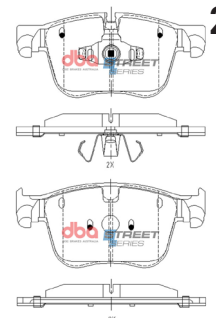

Lexus 2014 - on, Toyota Alphard,
C-HR 2015 - on R

Part No : **DB2419SS**

Barcode : **9316391471925**

STREET
SERIES

DESCRIPTION & DIMENSIONS (mm)			
Set Contains	LH Inner + RH Inner + 2 Outer Pads		
Pad Overall Length	121.2	Pad Overall Length	
Pad Overall Height	42.9	Pad Overall Height	
Pad Thickness	14.4	Pad Thickness	
Position	Rear		
Year	2014 - on		

Tesla Electric Handbrake -
Model S / Model X 2012- on HB

Part No : **DB15163SS**

Barcode : **9316391472281**

STREET
SERIES

DESCRIPTION & DIMENSIONS (mm)			
Set Contains	4 Pads		
Pad Overall Length	55.5	Pad Overall Length	
Pad Overall Height	53.6	Pad Overall Height	
Pad Thickness	8.2	Pad Thickness	
Position	Hand Brake		
Year	2012 - on		

Peugeot 308 / 3008 - 2017 on
/ 5008 2018 on / Citroen C4 2016
on / C5 2019 - on F

Part No : **DB15164SS**

Barcode : **9316391472298**

STREET
SERIES

DESCRIPTION & DIMENSIONS (mm)			
Set Contains	2 Inner Pads + 2 Outer Pads		
Pad Overall Length	155.0	Pad Overall Length	
Pad Overall Height	70.1	Pad Overall Height	
Pad Thickness	15.8	Pad Thickness	
Position	Rear		
Year	2017 - on		

Peugeot 308 / 3008 - 2017 on
/ 5008 2018 on
/ Citroen C4 2016 - on R

Part No : **DB15165SS**

Barcode : **9316391472304**

STREET
SERIES

DESCRIPTION & DIMENSIONS (mm)			
Set Contains	2 Inner Pads + 2 Outer Pads		
Pad Overall Length	105.8	Pad Overall Length	105.8
Pad Overall Height	55.4	Pad Overall Height	52.0
Pad Thickness	16.5	Pad Thickness	16.5
Position	Rear		
Year	2016 - on		