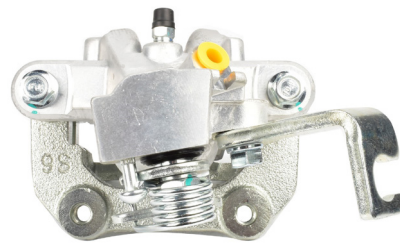

Suitable for use with

FZ 1.4L

2/2011 - 6/17

STREETSERIES

Suzuki
Swift

114

Part No: **DBAC1110**
Left Hand Caliper
Barcode: **9316391472731**

Part No: **DBAC1111**
Right Hand Caliper
Barcode: **9316391472748**

DESCRIPTION	DIMENSIONS (mm)
Caliper Type	Floating
No Piston	1
Piston Diameter mm	34.0
Disc Pad	DB2364
Disc Rotor	DBA2496E
Front/Rear	Rear