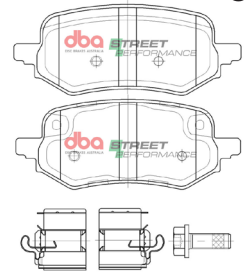

6

Holden Spark LS, LT, MP
2016 - 2019

Part No : **DB15140SS**
Barcode : **9316391467867**

STREET
SERIES

DESCRIPTION & DIMENSIONS (mm)			
Set Contains	LH Inner + RH Inner + 2 Outer Pads		
Pad Overall Length	128.8	Pad Overall Length	
Pad Overall Height	53.7	Pad Overall Height	
Pad Thickness	16.4	Pad Thickness	
Position	Front		
Year	2016 - 2019		

10

Lexus LC500, LS500 2017 - on

Part No : **DB15150SS**

Barcode : **9316391469250**

STREET
SERIES

DESCRIPTION & DIMENSIONS (mm)			
Set Contains	2 Left Pads + 2 Right Pads		
Pad Overall Length	200.1	Pad Overall Length	
Pad Overall Height	95.9	Pad Overall Height	
Pad Thickness	17.0	Pad Thickness	
Position	Front		
Year	2017 - on		

Lexus LC500, LS500 2017 - on

Part No : **DB15151SS**

Barcode : **9316391469267**

STREET
SERIES

DESCRIPTION & DIMENSIONS (mm)			
Set Contains	4 Pads		
Pad Overall Length	111.0	Pad Overall Length	
Pad Overall Height	76.2	Pad Overall Height	
Pad Thickness	13.9	Pad Thickness	
Position	Rear		
Year	2017 - on		

Part No : **DB15097SP**

Barcode : **9316391458223**

35

**Ford Puma 1.0 EcoBoost MHEV
09/2019 - on**

**Part No : DB15098SP
Barcode : 9316391458230**

**STREET
PERFORMANCE**

DESCRIPTION & DIMENSIONS (mm)			
Set Contains	2 Inner Pads + 2 Outer Pads		
Pad Overall Length	102.2	Pad Overall Length	
Pad Overall Height	41	Pad Overall Height	
Pad Thickness	13.5	Pad Thickness	
Position	Rear		
Year	09/2019 - on		