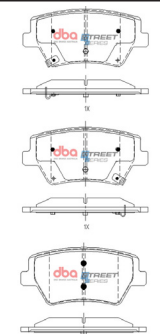

6

Holden Spark LS, LT, MP
2016 - 2019

Part No : **DB15140SS**
Barcode : **9316391467867**

STREET
SERIES

DESCRIPTION & DIMENSIONS (mm)			
Set Contains	LH Inner + RH Inner + 2 Outer Pads		
Pad Overall Length	128.8	Pad Overall Length	
Pad Overall Height	53.7	Pad Overall Height	
Pad Thickness	16.4	Pad Thickness	
Position	Front		
Year	2016 - 2019		

7

Genesis GV80 08/2020 - on

Part No : **DB15141SS**
Barcode : **9316391467874**

STREET
SERIES

DESCRIPTION & DIMENSIONS (mm)			
Set Contains	LH Inner + RH Inner + 2 Outer Pads		
Pad Overall Length	170.9	Pad Overall Length	
Pad Overall Height	85.9	Pad Overall Height	
Pad Thickness	16.9	Pad Thickness	
Position	Rear		
Year	08/2020 - on		

9

Ford Fiesta WG1.5L ST 2018 - on

Part No : **DB15149SS**
Barcode : **9316391467898**

STREET
SERIES

DESCRIPTION & DIMENSIONS (mm)			
Set Contains	2 Inner Pads + 2 Outer Pads		
Pad Overall Length	155.1	Pad Overall Length	155.1
Pad Overall Height	56.3	Pad Overall Height	55.3
Pad Thickness	15.3	Pad Thickness	15.3
Position	Front		
Year	2018 - on		

10

Lexus LC500, LS500 2017 - on

Part No : **DB15150SS**

Barcode : **9316391469250**

STREET
SERIES

DESCRIPTION & DIMENSIONS (mm)			
Set Contains	2 Left Pads + 2 Right Pads		
Pad Overall Length	200.1	Pad Overall Length	
Pad Overall Height	95.9	Pad Overall Height	
Pad Thickness	17.0	Pad Thickness	
Position	Front		
Year	2017 - on		