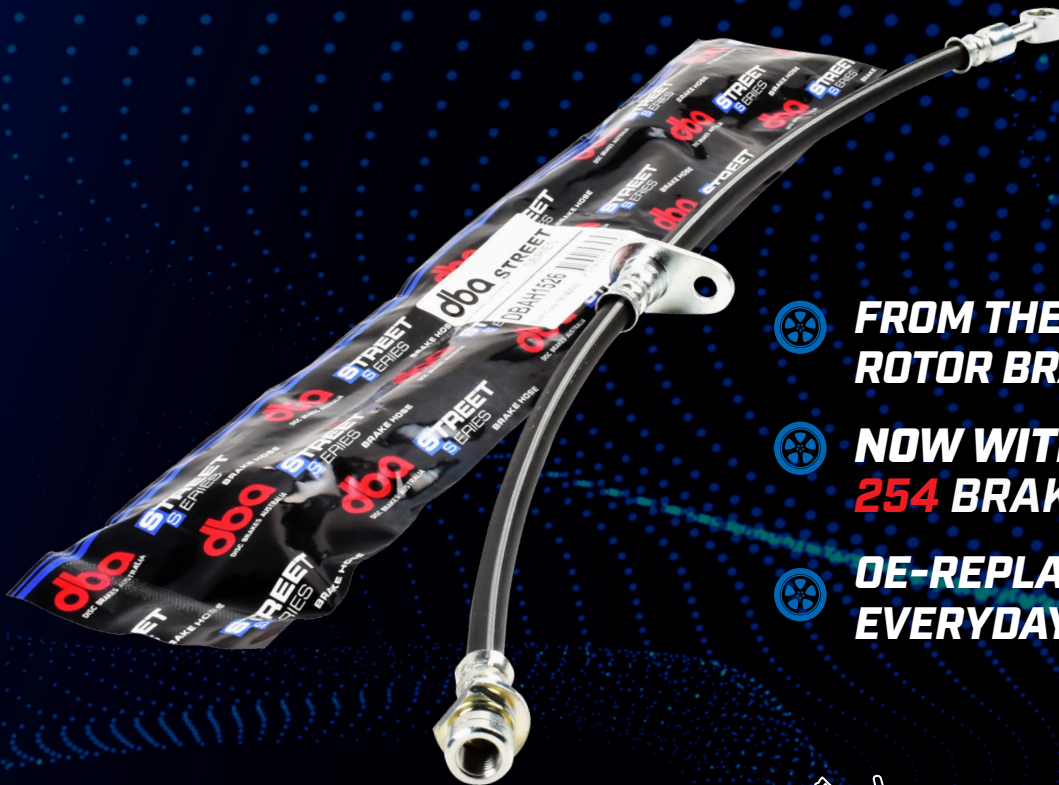

STREET PERFORMANCE

XTREME PERFORMANCE

BRAKE CALIPER

BRAKE SHOES

BRAKE CYLINDER

BRAKE HOSE

FOR FURTHER INFORMATION, VISIT DBA.COM.AU

EXPANDING OUR HYDRAULICS RANGE...

STREET SERIES BRAKE HOSE

-  FROM THE **#1** TRUSTED ROTOR BRAND
-  NOW WITH **254** BRAKE HOSES
-  OE-REPLACEMENT FOR EVERYDAY USE

Features:

-  Precision-engineered for exact fitment
-  Durable EPDM rubber and zinc-coated fittings for extra durability
-  Reduced volumetric expansion for faster fluid transfer
-  Includes copper washers, brackets, moulded plastic guards and wire clips where applicable