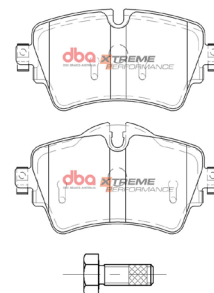

69

Audi e-tron Quattro 2019 - on F

Part No : **DB15118XP**
Barcode : **9316391458414**

XTREME
PERFORMANCE

DESCRIPTION & DIMENSIONS (mm)

Set Contains	4 Pads		
Pad Overall Length	204.7	Pad Overall Length	116.1
Pad Overall Height	101.6	Pad Overall Height	64.9
Pad Thickness	16.2	Pad Thickness	16.8
Position	Front		
Year	2019 - on		

70

BMW 335i, 340, 431, 440

Part No : **DB15119XP**
Barcode : **9316391458421**

XTREME
PERFORMANCE

DESCRIPTION & DIMENSIONS (mm)

Set Contains	2 Inner Pads + 2 Outer Pads		
Pad Overall Length	129	Pad Overall Length	129
Pad Overall Height	71.4	Pad Overall Height	64.9
Pad Thickness	17	Pad Thickness	17
Position	Front		
Year	2012 - on		

71

Ford F150 2015 -> F

Part No : **DB15121XP**
Barcode : **9316391458445**

XTREME
PERFORMANCE

DESCRIPTION & DIMENSIONS (mm)

Set Contains	4 Pads		
Pad Overall Length	194.3	Pad Overall Length	194.3
Pad Overall Height	69.7	Pad Overall Height	68.2
Pad Thickness	18.1	Pad Thickness	18.1
Position	Front		
Year	2015 - on		