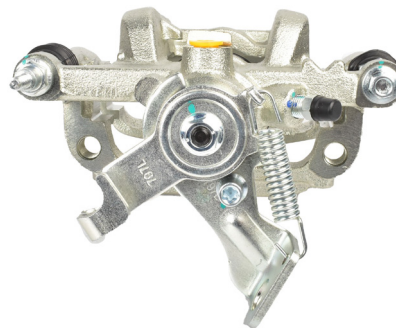

Holden
Astra/Cruze

Part No: **DBAC1122**
Left Hand Caliper

Barcode: **9316391472816**

Part No: **DBAC1123**
Right Hand Caliper

Barcode: **9316391472823**

DESCRIPTION	DIMENSIONS (mm)
Caliper Type	Floating
No Piston	1
Piston Diameter mm	38.0
Disc Pad	DB1990
Disc Rotor	DBA2015E
Front/Rear	Rear

STREETSERIES

91

Suitable for use with

Astra PJ 1.6L
Cruze JH 2.0L

5/2015 - 6/18
11/2011 - 2/15

Holden
Cruze

Part No: **DBAC1122**
Left Hand Caliper

Barcode: **9316391472816**

Part No: **DBAC1123**
Right Hand Caliper

Barcode: **9316391472823**

DESCRIPTION	DIMENSIONS (mm)
Caliper Type	Floating
No Piston	1
Piston Diameter mm	38.0
Disc Pad	DB1990
Disc Rotor	DBA2013E
Front/Rear	Rear