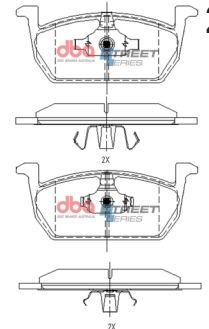

10

Lexus LC500, LS500 2017 - on

Part No : **DB15150SS**

Barcode : **9316391469250**

STREET
SERIES

DESCRIPTION & DIMENSIONS (mm)			
Set Contains	2 Left Pads + 2 Right Pads		
Pad Overall Length	200.1	Pad Overall Length	
Pad Overall Height	95.9	Pad Overall Height	
Pad Thickness	17.0	Pad Thickness	
Position	Front		
Year	2017 - on		

Peugeot 308 / 3008 - 2017 on
/ 5008 2018 on
/ Citroen C4 2016 - on R

Part No : **DB15165SS**

Barcode : **9316391472304**

STREET
SERIES

DESCRIPTION & DIMENSIONS (mm)			
Set Contains	2 Inner Pads + 2 Outer Pads		
Pad Overall Length	105.8	Pad Overall Length	105.8
Pad Overall Height	55.4	Pad Overall Height	52.0
Pad Thickness	16.5	Pad Thickness	16.5
Position	Rear		
Year	2016 - on		

21

Peugeot 3008 - 2010 on
/ 5008 2013 on
/ Citroen C4 2011 - on R

Part No : **DB15167SS**

Barcode : **9316391472311**

STREET
SERIES

DESCRIPTION & DIMENSIONS (mm)			
Set Contains	4 Pads		
Pad Overall Length	103.8	Pad Overall Length	
Pad Overall Height	56.4	Pad Overall Height	
Pad Thickness	15.9	Pad Thickness	
Position	Rear		
Year	2010 - on		

22

Volkswagen T- Cross 2020 - on F

Part No : **DB15168SS**

Barcode : **9316391472328**

STREET
SERIES

DESCRIPTION & DIMENSIONS (mm)			
Set Contains	2 Inner Pads + 2 Outer Pads		
Pad Overall Length	145.8	Pad Overall Length	
Pad Overall Height	61.5	Pad Overall Height	
Pad Thickness	16.2	Pad Thickness	
Position	Front		
Year	2020 - on		