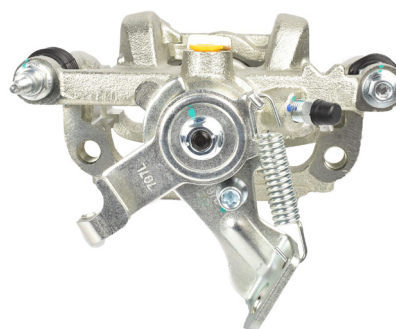

STREETSERIES

92

Suitable for use with

JG & JH 1.8L

5/2009 - 10/16