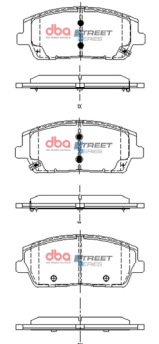

10

Lexus LC500, LS500 2017 - on

Part No : **DB15150SS**

Barcode : **9316391469250**

STREET
SERIES

DESCRIPTION & DIMENSIONS (mm)			
Set Contains	2 Left Pads + 2 Right Pads		
Pad Overall Length	200.1	Pad Overall Length	
Pad Overall Height	95.9	Pad Overall Height	
Pad Thickness	17.0	Pad Thickness	
Position	Front		
Year	2017 - on		

21

Peugeot 3008 - 2010 on
/ 5008 2013 on
/ Citroen C4 2011 - on R

Part No : **DB15167SS**

Barcode : **9316391472311**

STREET
SERIES

DESCRIPTION & DIMENSIONS (mm)			
Set Contains	4 Pads		
Pad Overall Length	103.8	Pad Overall Length	
Pad Overall Height	56.4	Pad Overall Height	
Pad Thickness	15.9	Pad Thickness	
Position	Rear		
Year	2010 - on		

22

Volkswagen T- Cross 2020 - on F

Part No : **DB15168SS**

Barcode : **9316391472328**

STREET
SERIES

DESCRIPTION & DIMENSIONS (mm)			
Set Contains	2 Inner Pads + 2 Outer Pads		
Pad Overall Length	145.8	Pad Overall Length	
Pad Overall Height	61.5	Pad Overall Height	
Pad Thickness	16.2	Pad Thickness	
Position	Front		
Year	2020 - on		

23

Hyundai Palisade 2020 - on F

Part No : **DB15169SS**

Barcode : **9316391459497**

STREET
SERIES

DESCRIPTION & DIMENSIONS (mm)			
Set Contains	LH Inner + RH Inner + 2 Outer Pads		
Pad Overall Length	158.5		
Pad Overall Height	65.2		
Pad Thickness	15.7	Pad Thickness	
Position	Front		
Year	2020 - on		