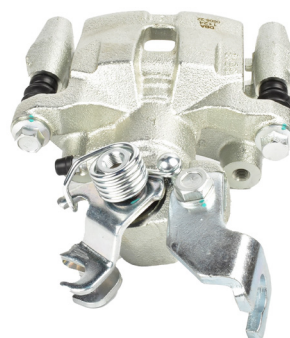

STREETSERIES