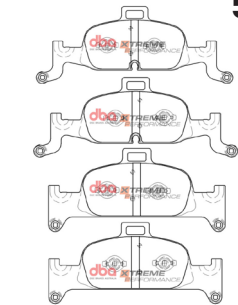

48

Audi Q7 2016 - on R

Part No : **DB15031XP**
Barcode : **9316391458032**

XTREME
PERFORMANCE

DESCRIPTION & DIMENSIONS (mm)			
Set Contains	4 Pads		
Pad Overall Length	129.0	Pad Overall Length	
Pad Overall Height	65.1	Pad Overall Height	
Pad Thickness	15.7	Pad Thickness	
Position	Rear		
Year	2016 - on		

49

Audi S5 & Others 2017 - on R

Part No : DB15032XP
Barcode : 9316391458049

DESCRIPTION & DIMENSIONS (mm)			
Set Contains	2 Inner Pads + 2 Outer Pads		
Pad Overall Length	129.0	Pad Overall Length	
Pad Overall Height	58.9	Pad Overall Height	
Pad Thickness	16.4	Pad Thickness	
Position	Rear		
Year	2017 - on		

50

Toyota Corolla MZEA 06/18 - Yaris Cross 2020 -> R

Part No : DB15044XP
Barcode : 9316391458056

DESCRIPTION & DIMENSIONS (mm)			
Set Contains	4 Pads		
Pad Overall Length	103.6	Pad Overall Length	
Pad Overall Height	47.5	Pad Overall Height	
Pad Thickness	15	Pad Thickness	
Position	Rear		
Year	2020 - on		

51

Audi Q5 2016 - on F

Part No : DB15060XP
Barcode : 9316391458087

DESCRIPTION & DIMENSIONS (mm)			
Set Contains	LH Inner + RH Inner + LH Outer + RH Outer Pads		
Pad Overall Length	251.7	Pad Overall Length	209.8
Pad Overall Height	98.3	Pad Overall Height	98.6
Pad Thickness	14.6	Pad Thickness	14.6
Position	Front		
Year	2016 - on		