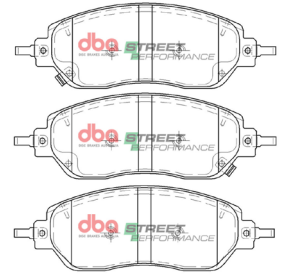

DESCRIPTION & DIMENSIONS (mm)

Set Contains	LH Inner + RH Inner + 2 Outer Pads	
Pad Overall Length	158.5	Pad Overall Length
Pad Overall Height	61.1	Pad Overall Height
Pad Thickness	17	Pad Thickness
Position	Front	
Year	2019 - on	

Part No : **DB15093SP**

Barcode : **9316391458186**

31

Great Wall Cannon 2.0T 2019 - on

DESCRIPTION & DIMENSIONS (mm)

Set Contains	LH Inner + RH Inner + 2 Outer Pads	
Pad Overall Length	131.6	Pad Overall Length
Pad Overall Height	51.2	Pad Overall Height
Pad Thickness	16.5	Pad Thickness
Position	Rear	
Year	2019 - on	

Part No : **DB15094SP**

Barcode : **9316391458193**