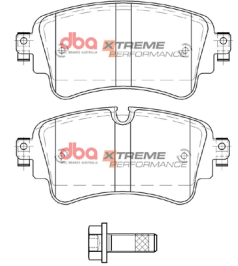

47

Audi Q7 2016 - on F

Part No : **DB15030XP**
Barcode : **9316391458025**

XTREME
PERFORMANCE

DESCRIPTION & DIMENSIONS (mm)			
Set Contains	2 Left Pads + 2 Right Pads		
Pad Overall Length	194.1	Pad Overall Length	
Pad Overall Height	74.1	Pad Overall Height	
Pad Thickness	15.2	Pad Thickness	
Position	Front		
Year	2016 - on		

48

Audi Q7 2016 - on R

Part No : **DB15031XP**
Barcode : **9316391458032**

XTREME
PERFORMANCE

DESCRIPTION & DIMENSIONS (mm)			
Set Contains	4 Pads		
Pad Overall Length	129.0	Pad Overall Length	
Pad Overall Height	65.1	Pad Overall Height	
Pad Thickness	15.7	Pad Thickness	
Position	Rear		
Year	2016 - on		

49

Audi S5 & Others 2017 - on R

Part No : DB15032XP
Barcode : 9316391458049

DESCRIPTION & DIMENSIONS (mm)			
Set Contains	2 Inner Pads + 2 Outer Pads		
Pad Overall Length	129.0	Pad Overall Length	
Pad Overall Height	58.9	Pad Overall Height	
Pad Thickness	16.4	Pad Thickness	
Position	Rear		
Year	2017 - on		

50

Toyota Corolla MZEA 06/18 - Yaris Cross 2020 -> R

Part No : DB15044XP
Barcode : 9316391458056

DESCRIPTION & DIMENSIONS (mm)			
Set Contains	4 Pads		
Pad Overall Length	103.6	Pad Overall Length	
Pad Overall Height	47.5	Pad Overall Height	
Pad Thickness	15	Pad Thickness	
Position	Rear		
Year	2020 - on		