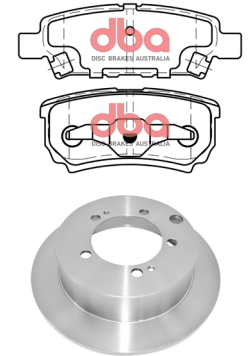

Mitsubishi
Lancer/Outlander

109

Part No: DBAC1260
Left Hand Caliper

Barcode: 9316391472915

Part No: DBAC1261
Right Hand Caliper

Barcode: 9316391472922

DESCRIPTION	DIMENSIONS (mm)
Caliper Type	Floating
No Piston	1
Piston Diameter mm	38.0
Disc Pad	DB1686
Disc Rotor	DBA2203
Front/Rear	Rear