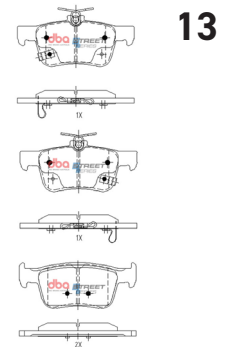

9

Ford Fiesta WG1.5L ST 2018 - on

Part No : **DB15149SS**
Barcode : **9316391467898**

STREET
SERIES

DESCRIPTION & DIMENSIONS (mm)			
Set Contains	2 Inner Pads + 2 Outer Pads		
Pad Overall Length	155.1	Pad Overall Length	155.1
Pad Overall Height	56.3	Pad Overall Height	55.3
Pad Thickness	15.3	Pad Thickness	15.3
Position	Front		
Year	2018 - on		

10

Lexus LC500, LS500 2017 - on

Part No : **DB15150SS**

Barcode : **9316391469250**

STREET
SERIES

DESCRIPTION & DIMENSIONS (mm)			
Set Contains	2 Left Pads + 2 Right Pads		
Pad Overall Length	200.1	Pad Overall Length	
Pad Overall Height	95.9	Pad Overall Height	
Pad Thickness	17.0	Pad Thickness	
Position	Front		
Year	2017 - on		

Lexus LC500, LS500 2017 - on

Part No : **DB15151SS**

Barcode : **9316391469267**

STREET
SERIES

DESCRIPTION & DIMENSIONS (mm)			
Set Contains	4 Pads		
Pad Overall Length	111.0	Pad Overall Length	
Pad Overall Height	76.2	Pad Overall Height	
Pad Thickness	13.9	Pad Thickness	
Position	Rear		
Year	2017 - on		

Honda Accord Vti-LX 2.0
Hybrid CV 2019 - on

Part No : **DB15152SS**

Barcode : **9316391469274**

STREET
SERIES

DESCRIPTION & DIMENSIONS (mm)			
Set Contains	LH Inner + RH Inner + 2 Outer Pads		
Pad Overall Length	122.4	Pad Overall Length	122.4
Pad Overall Height	53.4	Pad Overall Height	48.4
Pad Thickness	13.9	Pad Thickness	13.9
Position	Rear		
Year	2019 - on		