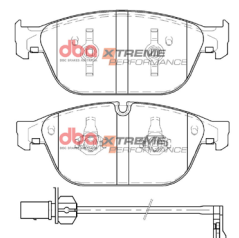

Part No : **DB15094SP**

Barcode : **9316391458193**

32

LDV D90 2017 - on

DESCRIPTION & DIMENSIONS (mm)

Set Contains	2 Inner Pads + 2 Outer Pads	
Pad Overall Length	163.9	Pad Overall Length
Pad Overall Height	60.2	Pad Overall Height
Pad Thickness	16.5	Pad Thickness
Position	Front	
Year	2017 - on	

56

Mercedes Benz AMG A45
2019 - on

Part No : **DB15082XP**
Barcode : **9316391458162**

XTREME
PERFORMANCE

DESCRIPTION & DIMENSIONS (mm)			
Set Contains	4 Pads		
Pad Overall Length	112.9	Pad Overall Length	
Pad Overall Height	54.1	Pad Overall Height	
Pad Thickness	16.4	Pad Thickness	
Position	Rear		
Year	2019 - on		

58

Audi SQ5, A8 -> F

Part No : **DB15099XP**
Barcode : **9316391458247**

XTREME
PERFORMANCE

DESCRIPTION & DIMENSIONS (mm)			
Set Contains	2 Inner Pads + 2 Outer Pads		
Pad Overall Length	193	Pad Overall Length	
Pad Overall Height	76.5	Pad Overall Height	
Pad Thickness	19.3	Pad Thickness	
Position	Front		
Year	Various		

59

Audi A6, A7, A8 2010 - on

Part No : **DB15101XP**
Barcode : **9316391458261**

XTREME
PERFORMANCE

DESCRIPTION & DIMENSIONS (mm)			
Set Contains	2 Inner Pads + 2 Outer Pads		
Pad Overall Length	116.3	Pad Overall Length	
Pad Overall Height	60	Pad Overall Height	
Pad Thickness	16.6	Pad Thickness	
Position	Rear		
Year	Various		