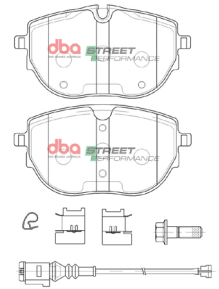

Volkswagen Multivan / Transporter 2.0T 2019 - on F

Part No : **DB15115SP**
Barcode : **9316391458384**

STREET
PERFORMANCE

DESCRIPTION & DIMENSIONS (mm)			
Set Contains	2 Inner Pads + 2 Outer Pads		
Pad Overall Length	135.5	Pad Overall Length	135.5
Pad Overall Height	72.2	Pad Overall Height	70.2
Pad Thickness	17	Pad Thickness	17
Position	Front		
Year	2019 - on		

42

Jeep Wrangler 2018 on R

Part No : **DB15125SP**
Barcode : **9316391458483**

STREET
PERFORMANCE

DESCRIPTION & DIMENSIONS (mm)			
Set Contains	2 Left Pads + 2 Right Pads		
Pad Overall Length	132	Pad Overall Length	
Pad Overall Height	48.1	Pad Overall Height	
Pad Thickness	18	Pad Thickness	
Position	Rear		
Year	2018 - on