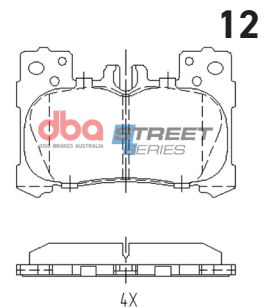

9

Ford Fiesta WG1.5L ST 2018 - on

Part No : **DB15149SS**
Barcode : **9316391467898**

STREET
SERIES

DESCRIPTION & DIMENSIONS (mm)			
Set Contains	2 Inner Pads + 2 Outer Pads		
Pad Overall Length	155.1	Pad Overall Length	155.1
Pad Overall Height	56.3	Pad Overall Height	55.3
Pad Thickness	15.3	Pad Thickness	15.3
Position	Front		
Year	2018 - on		

10

Lexus LC500, LS500 2017 - on

Part No : **DB15150SS**

Barcode : **9316391469250**

STREET
SERIES

DESCRIPTION & DIMENSIONS (mm)			
Set Contains	2 Left Pads + 2 Right Pads		
Pad Overall Length	200.1	Pad Overall Length	
Pad Overall Height	95.9	Pad Overall Height	
Pad Thickness	17.0	Pad Thickness	
Position	Front		
Year	2017 - on		

Lexus LC500, LS500 2017 - on

Part No : **DB15151SS**

Barcode : **9316391469267**

STREET
SERIES

DESCRIPTION & DIMENSIONS (mm)			
Set Contains	4 Pads		
Pad Overall Length	111.0	Pad Overall Length	
Pad Overall Height	76.2	Pad Overall Height	
Pad Thickness	13.9	Pad Thickness	
Position	Rear		
Year	2017 - on		

Honda Accord Vti-LX 2.0
Hybrid CV 2019 - on

Part No : **DB15152SS**

Barcode : **9316391469274**

STREET
SERIES

DESCRIPTION & DIMENSIONS (mm)			
Set Contains	LH Inner + RH Inner + 2 Outer Pads		
Pad Overall Length	122.4	Pad Overall Length	122.4
Pad Overall Height	53.4	Pad Overall Height	48.4
Pad Thickness	13.9	Pad Thickness	13.9
Position	Rear		
Year	2019 - on		