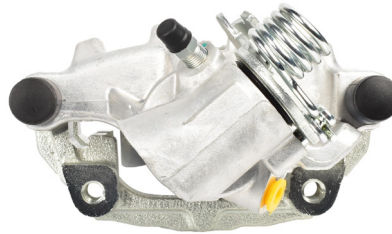

Part No: DBAC1042
Left Hand Caliper
Barcode: 9316391472656

Part No: DBAC1043
Right Hand Caliper
Barcode: 9316391472663

Suitable for use with

BL 2.2L, 2.3L & 2.5L

4/2009 - 1/14

DESCRIPTION	DIMENSIONS (mm)
Caliper Type	Floating
No Piston	1
Piston Diameter mm	38.0
Disc Pad	DB1763
Disc Rotor	DBA2957
Front/Rear	Rear