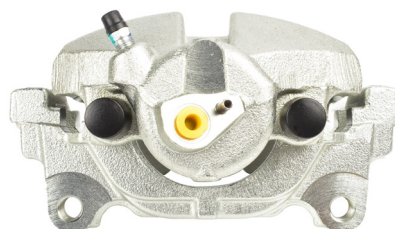

STREETSERIES

Suitable for use with

1.4L With CTHD Engine

10/2012 - 12/18