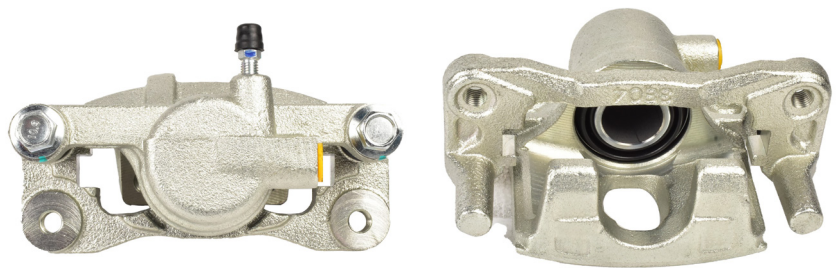

Mitsubishi

Lancer

107

Part No: DBAC1260
Left Hand Caliper

Barcode: 9316391472915

Part No: DBAC1261
Right Hand Caliper

Barcode: 9316391472922

DESCRIPTION	DIMENSIONS (mm)
Caliper Type	Floating
No Piston	1
Piston Diameter mm	38.0
Disc Pad	DB1686
Disc Rotor	DBA404E
Front/Rear	Rear

Suitable for use with

CH 2.0L & 2.4L

9/2004 - 9/08