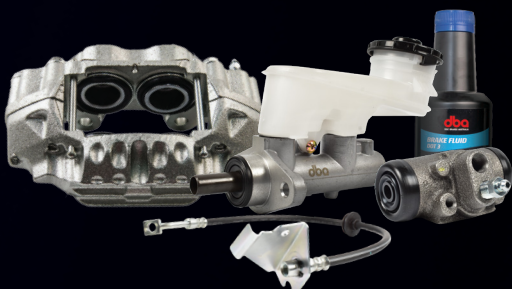

FOR MORE INFO &
APPLICATIONS VISIT
DBA.COM.AU

dba
DISC BRAKES AUSTRALIA