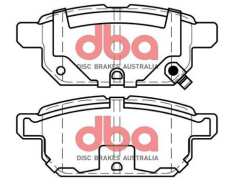

Suzuki
Swift

113

Part No: **DBAC1110**
Left Hand Caliper
Barcode: **9316391472731**

Part No: **DBAC1111**
Right Hand Caliper
Barcode: **9316391472748**

DESCRIPTION	DIMENSIONS (mm)
Caliper Type	Floating
No Piston	1
Piston Diameter mm	34.0
Disc Pad	DB2364
Disc Rotor	DBA2585E
Front/Rear	Rear