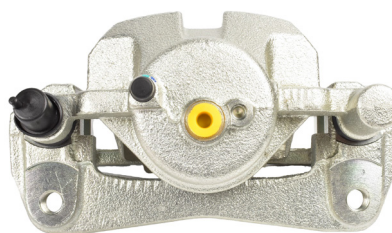

STREETSERIES

102