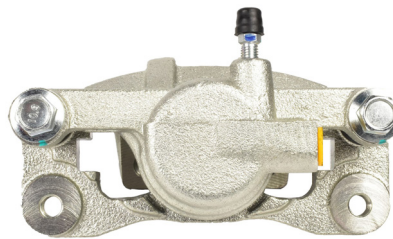

Mitsubishi
Lancer/Outlander

109

Part No: DBAC1260
Left Hand Caliper

Barcode: 9316391472915

Part No: DBAC1261
Right Hand Caliper

Barcode: 9316391472922

DESCRIPTION	DIMENSIONS (mm)
Caliper Type	Floating
No Piston	1
Piston Diameter mm	38.0
Disc Pad	DB1686
Disc Rotor	DBA2203
Front/Rear	Rear