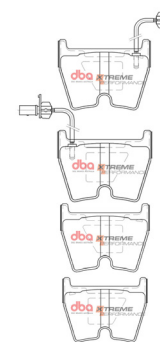

62

BMW X3, X4, X5, X7 2017 -> F

Part No : **DB15107XP**
Barcode : **9316391458308**

XTREME
PERFORMANCE

DESCRIPTION & DIMENSIONS (mm)			
Set Contains	4 Pads		
Pad Overall Length	125.5	Pad Overall Length	
Pad Overall Height	94.7	Pad Overall Height	
Pad Thickness	18.9	Pad Thickness	
Position	Front		
Year	2017 - on		

63

BMW X3, X4, X5, X7, 750i
- 2017 - on

Part No : **DB15108XP**
Barcode : **9316391458315**

XTREME
PERFORMANCE

DESCRIPTION & DIMENSIONS (mm)			
Set Contains	4 Pads		
Pad Overall Length	124.4	Pad Overall Length	
Pad Overall Height	117.5	Pad Overall Height	
Pad Thickness	17.5	Pad Thickness	
Position	Front		
Year	2017 - on		

64

BMW X3, X4, X5, X7, 750i
- 2017 - on

Part No : DB15109XP
Barcode : 9316391458322

XTREME
PERFORMANCE

DESCRIPTION & DIMENSIONS (mm)			
Set Contains	2 Inner Pads + 2 Outer Pads		
Pad Overall Length	116.1	Pad Overall Length	116.1
Pad Overall Height	72.1	Pad Overall Height	64.9
Pad Thickness	16.8	Pad Thickness	16.8
Position	Rear		
Year	2017 - on		

65

Audi A6, A7, A8 2010 - on

Part No : DB15110XP
Barcode : 9316391458339

XTREME
PERFORMANCE

DESCRIPTION & DIMENSIONS (mm)			
Set Contains	LH Inner + RH Inner + 6 Outer Pads		
Pad Overall Length	97	Pad Overall Length	
Pad Overall Height	74.1	Pad Overall Height	
Pad Thickness	15.4	Pad Thickness	
Position	Front		
Year	2010 - on		