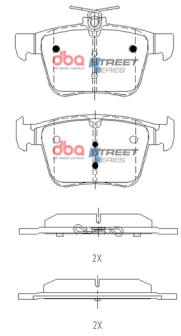

STREETSERIES

VW Golf MK7 2012 - on

Part No : **DB2415SS**
Barcode : **9316391467911**

STREET
SERIES

DESCRIPTION & DIMENSIONS (mm)			
Set Contains	4 Pads		
Pad Overall Length	123.0	Pad Overall Length	123.0
Pad Overall Height	61.3	Pad Overall Height	56.4
Pad Thickness	15.0	Pad Thickness	15.0
Position	Rear		
Year	2012 - on		

6

Holden Spark LS, LT, MP
2016 - 2019

Part No : **DB15140SS**
Barcode : **9316391467867**

STREET
SERIES

DESCRIPTION & DIMENSIONS (mm)			
Set Contains	LH Inner + RH Inner + 2 Outer Pads		
Pad Overall Length	128.8	Pad Overall Length	
Pad Overall Height	53.7	Pad Overall Height	
Pad Thickness	16.4	Pad Thickness	
Position	Front		
Year	2016 - 2019		