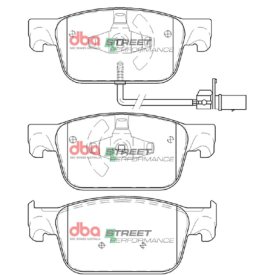

6

Holden Spark LS, LT, MP
2016 - 2019

Part No : **DB15140SS**
Barcode : **9316391467867**

STREET
SERIES

DESCRIPTION & DIMENSIONS (mm)			
Set Contains	LH Inner + RH Inner + 2 Outer Pads		
Pad Overall Length	128.8	Pad Overall Length	
Pad Overall Height	53.7	Pad Overall Height	
Pad Thickness	16.4	Pad Thickness	
Position	Front		
Year	2016 - 2019		

10

Lexus LC500, LS500 2017 - on

Part No : **DB15150SS**

Barcode : **9316391469250**

STREET
SERIES

DESCRIPTION & DIMENSIONS (mm)			
Set Contains	2 Left Pads + 2 Right Pads		
Pad Overall Length	200.1	Pad Overall Length	
Pad Overall Height	95.9	Pad Overall Height	
Pad Thickness	17.0	Pad Thickness	
Position	Front		
Year	2017 - on		

36

**Suzuki Jimny A6G 1.5L
2020 - on**

**Part No : DB15100SP
Barcode : 9316391458254**

**STREET
PERFORMANCE**

DESCRIPTION & DIMENSIONS (mm)			
Set Contains	LH Inner + RH Inner + 2 Outer Pads		
Pad Overall Length	110.4	Pad Overall Length	
Pad Overall Height	43.	Pad Overall Height	
Pad Thickness	15.2	Pad Thickness	
Position	Front		
Year	2020 - on		

37

Audi A4 / A5 2015 -> R

**Part No : DB15106SP
Barcode : 9316391458292**

**STREET
PERFORMANCE**

DESCRIPTION & DIMENSIONS (mm)			
Set Contains	LH Inner + RH Inner + 2 Outer Pads		
Pad Overall Length	155.2	Pad Overall Length	
Pad Overall Height	64	Pad Overall Height	
Pad Thickness	16.3	Pad Thickness	
Position	Front		
Year	2015 - on		