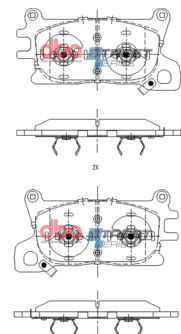

6

Holden Spark LS, LT, MP
2016 - 2019

Part No : **DB15140SS**
Barcode : **9316391467867**

STREET
SERIES

DESCRIPTION & DIMENSIONS (mm)			
Set Contains	LH Inner + RH Inner + 2 Outer Pads		
Pad Overall Length	128.8	Pad Overall Length	
Pad Overall Height	53.7	Pad Overall Height	
Pad Thickness	16.4	Pad Thickness	
Position	Front		
Year	2016 - 2019		

7

Genesis GV80 08/2020 - on

Part No : **DB15141SS**
Barcode : **9316391467874**

STREET
SERIES

DESCRIPTION & DIMENSIONS (mm)			
Set Contains	LH Inner + RH Inner + 2 Outer Pads		
Pad Overall Length	170.9	Pad Overall Length	
Pad Overall Height	85.9	Pad Overall Height	
Pad Thickness	16.9	Pad Thickness	
Position	Rear		
Year	08/2020 - on		

9

Ford Fiesta WG1.5L ST 2018 - on

Part No : **DB15149SS**
Barcode : **9316391467898**

STREET
SERIES

DESCRIPTION & DIMENSIONS (mm)			
Set Contains	2 Inner Pads + 2 Outer Pads		
Pad Overall Length	155.1	Pad Overall Length	155.1
Pad Overall Height	56.3	Pad Overall Height	55.3
Pad Thickness	15.3	Pad Thickness	15.3
Position	Front		
Year	2018 - on		

10

Lexus LC500, LS500 2017 - on

Part No : **DB15150SS**

Barcode : **9316391469250**

STREET
SERIES

DESCRIPTION & DIMENSIONS (mm)			
Set Contains	2 Left Pads + 2 Right Pads		
Pad Overall Length	200.1	Pad Overall Length	
Pad Overall Height	95.9	Pad Overall Height	
Pad Thickness	17.0	Pad Thickness	
Position	Front		
Year	2017 - on		