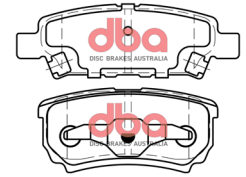

Mitsubishi

Lancer

107

Part No: DBAC1260
Left Hand Caliper

Barcode: 9316391472915

Part No: DBAC1261
Right Hand Caliper

Barcode: 9316391472922

DESCRIPTION	DIMENSIONS (mm)
Caliper Type	Floating
No Piston	1
Piston Diameter mm	38.0
Disc Pad	DB1686
Disc Rotor	DBA404E
Front/Rear	Rear