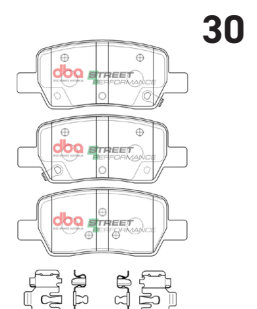

Kia Carnival 2020 - on

Part No : **DB15072SP**
Barcode : **9316391458131**

STREET
PERFORMANCE

DESCRIPTION & DIMENSIONS (mm)			
Set Contains	LH Inner + RH Inner + 2 Outer Pads		
Pad Overall Length	124.9	Pad Overall Length	129.0
Pad Overall Height	50.5	Pad Overall Height	70.0
Pad Thickness	14.9	Pad Thickness	16.0
Position	Rear		
Year	2020 - on