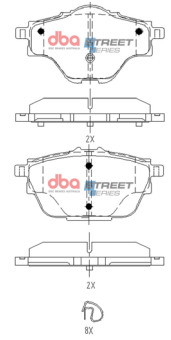

Tesla Electric Handbrake -
Model S / Model X 2012- on HB

Part No : **DB15163SS**

Barcode : **9316391472281**

STREET
SERIES

DESCRIPTION & DIMENSIONS (mm)			
Set Contains	4 Pads		
Pad Overall Length	55.5	Pad Overall Length	
Pad Overall Height	53.6	Pad Overall Height	
Pad Thickness	8.2	Pad Thickness	
Position	Hand Brake		
Year	2012 - on		

Peugeot 308 / 3008 - 2017 on
/ 5008 2018 on / Citroen C4 2016
on / C5 2019 - on F

Part No : **DB15164SS**

Barcode : **9316391472298**

STREET
SERIES

DESCRIPTION & DIMENSIONS (mm)			
Set Contains	2 Inner Pads + 2 Outer Pads		
Pad Overall Length	155.0	Pad Overall Length	
Pad Overall Height	70.1	Pad Overall Height	
Pad Thickness	15.8	Pad Thickness	
Position	Rear		
Year	2017 - on		

Peugeot 308 / 3008 - 2017 on
/ 5008 2018 on
/ Citroen C4 2016 - on R

Part No : **DB15165SS**

Barcode : **9316391472304**

STREET
SERIES

DESCRIPTION & DIMENSIONS (mm)			
Set Contains	2 Inner Pads + 2 Outer Pads		
Pad Overall Length	105.8	Pad Overall Length	105.8
Pad Overall Height	55.4	Pad Overall Height	52.0
Pad Thickness	16.5	Pad Thickness	16.5
Position	Rear		
Year	2016 - on		

21

Peugeot 3008 - 2010 on
/ 5008 2013 on
/ Citroen C4 2011 - on R

Part No : **DB15167SS**

Barcode : **9316391472311**

STREET
SERIES

DESCRIPTION & DIMENSIONS (mm)			
Set Contains	4 Pads		
Pad Overall Length	103.8	Pad Overall Length	
Pad Overall Height	56.4	Pad Overall Height	
Pad Thickness	15.9	Pad Thickness	
Position	Rear		
Year	2010 - on		