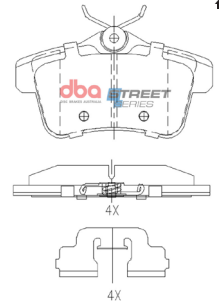

10

Lexus LC500, LS500 2017 - on

Part No : **DB15150SS**

Barcode : **9316391469250**

STREET
SERIES

DESCRIPTION & DIMENSIONS (mm)			
Set Contains	2 Left Pads + 2 Right Pads		
Pad Overall Length	200.1	Pad Overall Length	
Pad Overall Height	95.9	Pad Overall Height	
Pad Thickness	17.0	Pad Thickness	
Position	Front		
Year	2017 - on		

Peugeot 308 / 3008 - 2017 on
/ 5008 2018 on
/ Citroen C4 2016 - on R

Part No : **DB15165SS**

Barcode : **9316391472304**

STREET
SERIES

DESCRIPTION & DIMENSIONS (mm)			
Set Contains	2 Inner Pads + 2 Outer Pads		
Pad Overall Length	105.8	Pad Overall Length	105.8
Pad Overall Height	55.4	Pad Overall Height	52.0
Pad Thickness	16.5	Pad Thickness	16.5
Position	Rear		
Year	2016 - on		

21

Peugeot 3008 - 2010 on
/ 5008 2013 on
/ Citroen C4 2011 - on R

Part No : **DB15167SS**

Barcode : **9316391472311**

STREET
SERIES

DESCRIPTION & DIMENSIONS (mm)			
Set Contains	4 Pads		
Pad Overall Length	103.8	Pad Overall Length	
Pad Overall Height	56.4	Pad Overall Height	
Pad Thickness	15.9	Pad Thickness	
Position	Rear		
Year	2010 - on		

22

Volkswagen T- Cross 2020 - on F

Part No : **DB15168SS**

Barcode : **9316391472328**

STREET
SERIES

DESCRIPTION & DIMENSIONS (mm)			
Set Contains	2 Inner Pads + 2 Outer Pads		
Pad Overall Length	145.8	Pad Overall Length	
Pad Overall Height	61.5	Pad Overall Height	
Pad Thickness	16.2	Pad Thickness	
Position	Front		
Year	2020 - on		