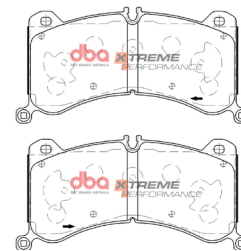

69

Audi e-tron Quattro 2019 - on F

Part No : **DB15118XP**
Barcode : **9316391458414**

XTREME
PERFORMANCE

DESCRIPTION & DIMENSIONS (mm)

Set Contains	4 Pads		
Pad Overall Length	204.7	Pad Overall Length	116.1
Pad Overall Height	101.6	Pad Overall Height	64.9
Pad Thickness	16.2	Pad Thickness	16.8
Position	Front		
Year	2019 - on		

70

BMW 335i, 340, 431, 440

Part No : **DB15119XP**
Barcode : **9316391458421**

XTREME
PERFORMANCE

DESCRIPTION & DIMENSIONS (mm)

Set Contains	2 Inner Pads + 2 Outer Pads		
Pad Overall Length	129	Pad Overall Length	129
Pad Overall Height	71.4	Pad Overall Height	64.9
Pad Thickness	17	Pad Thickness	17
Position	Front		
Year	2012 - on		