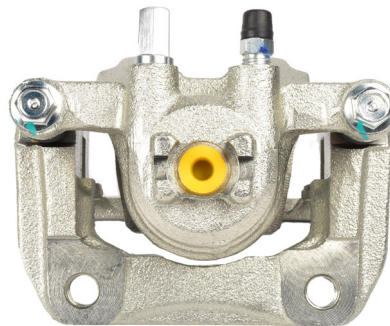

Part No: **DBAC1054**
Left Hand Caliper
Barcode: **9316391472830**

Part No: **DBAC1055**
Right Hand Caliper
Barcode: **9316391472847**

Suitable for use with

CL 2.4L, CM 2.4L & 3.0L

10/2002 - 5/08

DESCRIPTION	DIMENSIONS (mm)
Caliper Type	Floating
No Piston	1
Piston Diameter mm	34.0
Disc Pad	DB1230
Disc Rotor	DBA2511E
Front/Rear	Rear

STREETSERIES

94

Honda
Accord

Part No: **DBAC1176**
Left Hand Caliper
Barcode: **9316391472939**

Part No: **DBAC1177**
Right Hand Caliper
Barcode: **9316391472946**

DESCRIPTION	DIMENSIONS (mm)
Caliper Type	Floating
No Piston	1
Piston Diameter mm	38.0
Disc Pad	DB1728
Disc Rotor	DBA2523
Front/Rear	Rear