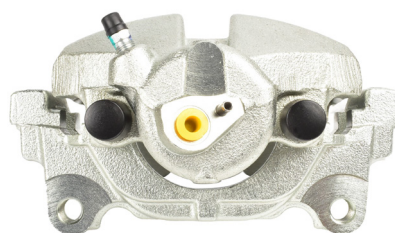

STREETSERIES

Suitable for use with

A3 2.0L With BMN & BWA Engines	3/2006 - 1/09
TT 2.0L With BWA Engine	3/2007 - 7/08
Superb 2.0L 125 TDI With CFGB Engine	5/2010 - 2/16
Caddy 2.0L With CFHC Engine	11/2010 - 8/16
Eos 2.0L With BWA, CBAB & CCZB Engines	3/2007 - 8/14
Golf Mk5 & Mk6 1.4L With BLG & CAVD Engine	5/2007 - 8/12
Jetta 1.4L With CAVD & CTHD Engines	2/2009 - 12/17
Passat 1.8L With CDAA Engine	2/2010 - 9/19
Passat 2.0L With CBBB & CFGB Engines	8/2008 - 1/13