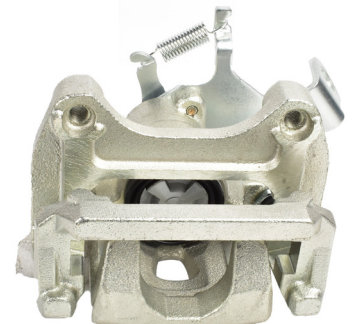

Barcode: 9316391472670

Part No: DBAC1083
Right Hand Caliper

Barcode: 9316391472687

Suitable for use with

KE 2.0L & 2.2L With Mechanical Handbrake

2/2012 - 3/17

DESCRIPTION	DIMENSIONS (mm)
Caliper Type	Floating
No Piston	1
Piston Diameter mm	38.0
Disc Pad	DB2227
Disc Rotor	DBA2549
Front/Rear	Rear