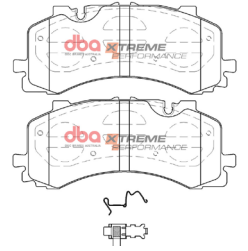

74

Audi S6 & Others 2017 - on

Part No : **DB15124XP**

Barcode : **9316391458476**

XTREME
PERFORMANCE

DESCRIPTION & DIMENSIONS (mm)

Set Contains	2 Inner Pads + 2 Outer Pads		
Pad Overall Length	214.1	Pad Overall Length	
Pad Overall Height	88.7	Pad Overall Height	
Pad Thickness	15.2	Pad Thickness	
Position	Front		
Year	2017 - on		

75

BMW 335i 2012 -> R

Part No : **DB15126XP**

Barcode : **9316391458490**

XTREME
PERFORMANCE

DESCRIPTION & DIMENSIONS (mm)

Set Contains	2 Inner Pads + 2 Outer Pads		
Pad Overall Length	123.2	Pad Overall Length	123.6
Pad Overall Height	57.8	Pad Overall Height	58.8
Pad Thickness	16.2	Pad Thickness	16.2
Position	Rear		
Year	2012 - on		