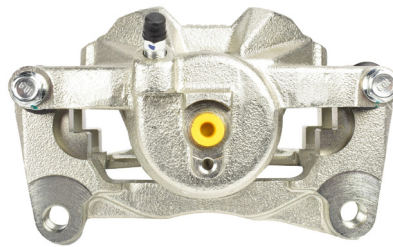

**Mazda
Mazda6**

103

Part No: DBAC1036
Left Hand Caliper
Barcode: 9316391472632

Part No: DBAC1037
Right Hand Caliper
Barcode: 9316391472649

DESCRIPTION	DIMENSIONS (mm)
Caliper Type	Floating
No Piston	1
Piston Diameter mm	28.0
Disc Pad	DB2293
Disc Rotor	DBA2548
Front/Rear	Front

Suitable for use with

GJ 2.2L & 2.5L, GL 2.5L

12/2012 on

STREETSERIES

**Mazda
Mazda6**

104

Part No: DBAC1124
Left Hand Caliper
Barcode: 9316391472878

Part No: DBAC1125
Right Hand Caliper
Barcode: 9316391472885

DESCRIPTION	DIMENSIONS (mm)
Caliper Type	Floating
No Piston	1
Piston Diameter mm	35.0
Disc Pad	DB1760
Disc Rotor	DBA2951E
Front/Rear	Rear

Suitable for use with

GG & GY 2.3L

8/2002 - 1/08