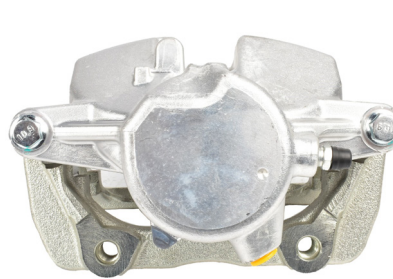

Mercedes Benz
C200/C220/C250/E220/E250/SLK200

105

Part No: DBAC1118
Left Hand Caliper
Barcode: 9316391472793

Part No: DBAC1119
Right Hand Caliper
Barcode: 9316391472809

DESCRIPTION	DIMENSIONS (mm)
Caliper Type	Floating
No Piston	1
Piston Diameter mm	28.0
Disc Pad	DB2181
Disc Rotor	DBA2262E
Front/Rear	Front