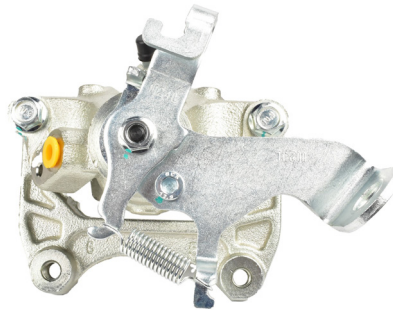

Barcode: 9316391472670

Part No: DBAC1083
Right Hand Caliper

Barcode: 9316391472687

Suitable for use with

KE 2.0L & 2.2L With Mechanical Handbrake

2/2012 - 3/17

DESCRIPTION	DIMENSIONS (mm)
Caliper Type	Floating
No Piston	1
Piston Diameter mm	38.0
Disc Pad	DB2227
Disc Rotor	DBA2549
Front/Rear	Rear