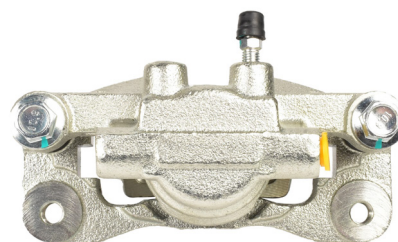

STREETSERIES

Suitable for use with

Caliber PM 1.8L With 262mm Rear Rotor	8/2006 - 8/10