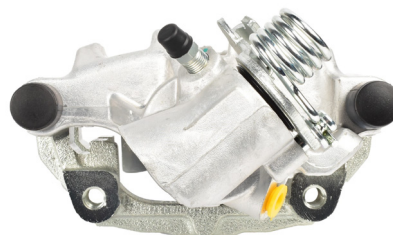

STREETSERIES

100