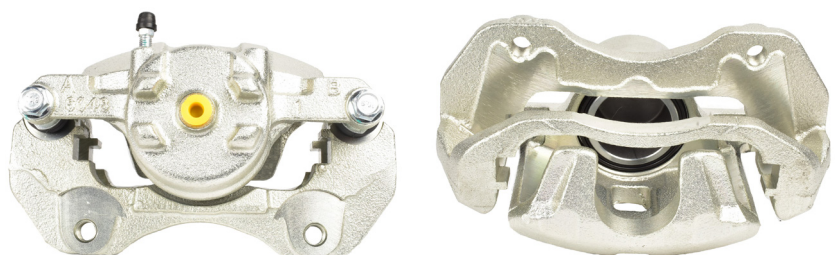

STREETSERIES

Mitsubishi

Lancer/Outlander

108

Part No: DBAC1136
Left Hand Caliper

Barcode: 9316391473011

Part No: DBAC1137
Right Hand Caliper

Barcode: 9316391473028

DESCRIPTION	DIMENSIONS (mm)
Caliper Type	Floating
No Piston	1
Piston Diameter mm	60.0
Disc Pad	DB1441
Disc Rotor	DBA2201E
Front/Rear	Front

Suitable for use with

Lancer CG 2.0L

8/2003 - 7/05

Outlander ZE & ZF 2.4L

12/2002 - 9/06