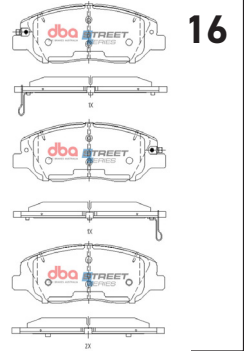

10

Lexus LC500, LS500 2017 - on

Part No : **DB15150SS**

Barcode : **9316391469250**

STREET
SERIES

DESCRIPTION & DIMENSIONS (mm)			
Set Contains	2 Left Pads + 2 Right Pads		
Pad Overall Length	200.1	Pad Overall Length	
Pad Overall Height	95.9	Pad Overall Height	
Pad Thickness	17.0	Pad Thickness	
Position	Front		
Year	2017 - on		

Lexus LC500, LS500 2017 - on

Part No : **DB15151SS**

Barcode : **9316391469267**

STREET
SERIES

DESCRIPTION & DIMENSIONS (mm)			
Set Contains	4 Pads		
Pad Overall Length	111.0	Pad Overall Length	
Pad Overall Height	76.2	Pad Overall Height	
Pad Thickness	13.9	Pad Thickness	
Position	Rear		
Year	2017 - on		

VW Golf VII, SKODA RS MY16

Part No : **DB8849SS**

Barcode : **9316391459404**

STREET
SERIES

DESCRIPTION & DIMENSIONS (mm)			
Set Contains	4 Pads		
Pad Overall Length	175.3	Pad Overall Length	
Pad Overall Height	69.7	Pad Overall Height	
Pad Thickness	18.8	Pad Thickness	
Position	Front		
Year	2016 - on		

Hyundai i20N 2021 - on F

Part No : **DB15156SS**

Barcode : **9316391471512**

STREET
SERIES

DESCRIPTION & DIMENSIONS (mm)			
Set Contains	LH Inner + RH Inner + 2 Outer Pads		
Pad Overall Length	156.9	Pad Overall Length	
Pad Overall Height	60.8	Pad Overall Height	
Pad Thickness	15.8	Pad Thickness	
Position	Front		
Year	2021 - on		