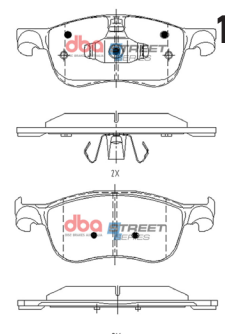

6

Holden Spark LS, LT, MP
2016 - 2019

Part No : **DB15140SS**
Barcode : **9316391467867**

STREET
SERIES

DESCRIPTION & DIMENSIONS (mm)			
Set Contains	LH Inner + RH Inner + 2 Outer Pads		
Pad Overall Length	128.8	Pad Overall Length	
Pad Overall Height	53.7	Pad Overall Height	
Pad Thickness	16.4	Pad Thickness	
Position	Front		
Year	2016 - 2019		

8

Genesis GV80 08/2020 - on

Part No : **DB15142SS**
Barcode : **9316391467881**

STREET
SERIES

DESCRIPTION & DIMENSIONS (mm)			
Set Contains	LH Inner + RH Inner + 2 Outer Pads		
Pad Overall Length	130.0	Pad Overall Length	
Pad Overall Height	59.8	Pad Overall Height	
Pad Thickness	14.6	Pad Thickness	
Position	Rear		
Year	08/2020 - on		

9

Ford Fiesta WG1.5L ST 2018 - on

Part No : **DB15149SS**
Barcode : **9316391467898**

STREET
SERIES

DESCRIPTION & DIMENSIONS (mm)			
Set Contains	2 Inner Pads + 2 Outer Pads		
Pad Overall Length	155.1	Pad Overall Length	155.1
Pad Overall Height	56.3	Pad Overall Height	55.3
Pad Thickness	15.3	Pad Thickness	15.3
Position	Front		
Year	2018 - on		

10

Lexus LC500, LS500 2017 - on

Part No : **DB15150SS**

Barcode : **9316391469250**

STREET
SERIES

DESCRIPTION & DIMENSIONS (mm)			
Set Contains	2 Left Pads + 2 Right Pads		
Pad Overall Length	200.1	Pad Overall Length	
Pad Overall Height	95.9	Pad Overall Height	
Pad Thickness	17.0	Pad Thickness	
Position	Front		
Year	2017 - on		