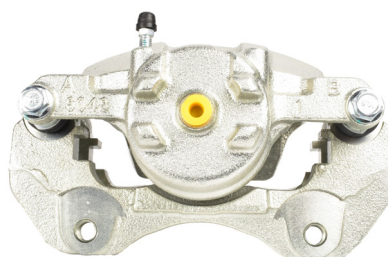

Mitsubishi
Lancer

106

Part No: DBAC1136
Left Hand Caliper
Barcode: 9316391473011

Part No: DBAC1137
Right Hand Caliper
Barcode: 9316391473028

DESCRIPTION	DIMENSIONS (mm)
Caliper Type	Floating
No Piston	1
Piston Diameter mm	60.0
Disc Pad	DB1441
Disc Rotor	DBA2214E
Front/Rear	Front