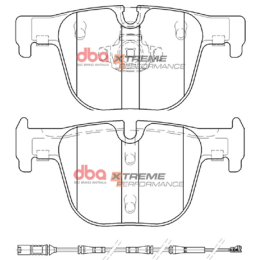

74

Audi S6 & Others 2017 - on

Part No : **DB15124XP**

Barcode : **9316391458476**

XTREME
PERFORMANCE

DESCRIPTION & DIMENSIONS (mm)

Set Contains	2 Inner Pads + 2 Outer Pads		
Pad Overall Length	214.1	Pad Overall Length	
Pad Overall Height	88.7	Pad Overall Height	
Pad Thickness	15.2	Pad Thickness	
Position	Front		
Year	2017 - on		

75

BMW 335i 2012 -> R

Part No : **DB15126XP**

Barcode : **9316391458490**

XTREME
PERFORMANCE

DESCRIPTION & DIMENSIONS (mm)

Set Contains	2 Inner Pads + 2 Outer Pads		
Pad Overall Length	123.2	Pad Overall Length	123.6
Pad Overall Height	57.8	Pad Overall Height	58.8
Pad Thickness	16.2	Pad Thickness	16.2
Position	Rear		
Year	2012 - on		

76

BMW 125i, 335i, 240i, 340, 431, 440

Part No : **DB15127XP**

Barcode : **9316391458506**

XTREME
PERFORMANCE

DESCRIPTION & DIMENSIONS (mm)

Set Contains	4 Pads		
Pad Overall Length	73.7	Pad Overall Length	
Pad Overall Height	88.1	Pad Overall Height	
Pad Thickness	15.8	Pad Thickness	
Position	Rear		
Year	2012 - on		

77

BMW 1, 2, X2

Part No : **DB15128XP**

Barcode : **9316391458513**

XTREME
PERFORMANCE

DESCRIPTION & DIMENSIONS (mm)

Set Contains	2 Inner Pads + 2 Outer Pads		
Pad Overall Length	122.9	Pad Overall Length	
Pad Overall Height	60.7	Pad Overall Height	
Pad Thickness	14.4	Pad Thickness	
Position	Rear		
Year	2019 - on		