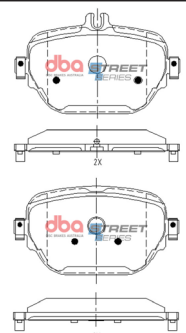

24

Mercedes Benz E-Matic & Other
Various- on R

Part No : **DB15171SS**

Barcode : **9316391472342**

STREET
SERIES

DESCRIPTION & DIMENSIONS (mm)			
Set Contains	2 Inner Pads + 2 Outer Pads		
Pad Overall Length	129.0	Pad Overall Length	129.0
Pad Overall Height	79.0	Pad Overall Height	70.0
Pad Thickness	16.0	Pad Thickness	16.0
Position	Rear		
Year	2020 - on		

25

Toyota Hi-Ace 2019 - on

Part No : **DB15051SP**
Barcode : **9316391458063**

STREET
PERFORMANCE

DESCRIPTION & DIMENSIONS (mm)			
Set Contains	LH Inner + RH Inner + 2 Outer Pads		
Pad Overall Length	169.9	Pad Overall Length	
Pad Overall Height	59.2	Pad Overall Height	
Pad Thickness	17.9	Pad Thickness	
Position	Front		
Year	2019 - on		