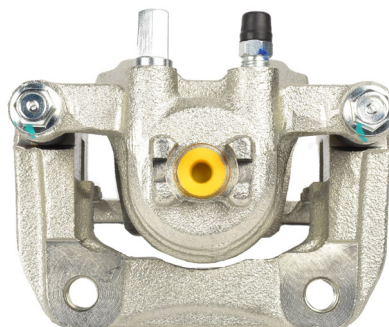

Suitable for use with
RD 2.4L Manual With ABS 12/2001 - 1/07

Honda
CR-V

98

Part No: **DBAC1176**
Left Hand Caliper
Barcode: **9316391472939**

Part No: **DBAC1177**
Right Hand Caliper
Barcode: **9316391472946**

DESCRIPTION	DIMENSIONS (mm)
Caliper Type	Floating
No Piston	1
Piston Diameter mm	38.0
Disc Pad	DB1728
Disc Rotor	DBA2543E
Front/Rear	Rear

Suitable for use with
RE 2.4L 10/2006 - 10/12

Mazda

CX-5

Part No: DBAC1082
Left Hand Caliper