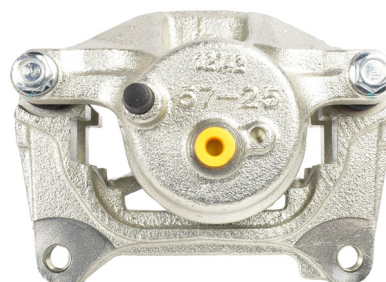

STREETSERIES

Suitable for use with

ZZE122 1.8L Non-ABS

4/2004 - 1/07