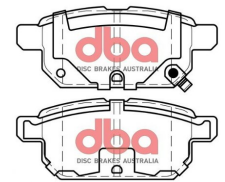

114

Part No: **DBAC1110**
Left Hand Caliper
Barcode: **9316391472731**

Part No: **DBAC1111**
Right Hand Caliper
Barcode: **9316391472748**

DESCRIPTION	DIMENSIONS (mm)
Caliper Type	Floating
No Piston	1
Piston Diameter mm	34.0
Disc Pad	DB2364
Disc Rotor	DBA2496E
Front/Rear	Rear