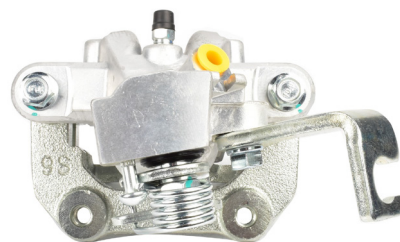

Suitable for use with

FZ 1.6L

2/2012 - 6/17