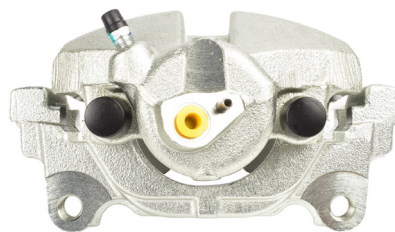

Audi/Skoda/Volkswagen
A3/Octavia/Caddy/Golf/Jetta

87

Part No: DBAC1226
Left Hand Caliper
Barcode: 9316391473073

Part No: DBAC1227
Right Hand Caliper
Barcode: 9316391473080

DESCRIPTION	DIMENSIONS (mm)
Caliper Type	Floating
No Piston	1
Piston Diameter mm	54.0
Disc Pad	DB1849
Disc Rotor	DBA2810E
Front/Rear	Front

STREETSERIES

Suitable for use with

A3 1.4L With CAXC Engine	12/2008 - 5/13
A3 1.8L With BYT, BZB & CDAA Engines	6/2007 - 8/13
A3 2.0L With BLR Engine	2/2005 - 7/06
Octavia 1.8L With CDAA Engine & 2.0L With BMM Engine	3/2006 - 11/13
Caddy 1.6L With CAYD, BSE & CAYD Engines	8/2006 - 11/15
Caddy 1.9L With BLS Engine	8/2006 - 11/10
Golf Mk5 & Mk6 2.0L With BLX, BVY & CBAB Engines	10/2003 - 9/10
Golf Mk6 1.4L With CAXA Engine	5/2007 - 1/14
Jetta 2.0L With BVY Engine	2/2006 - 1/09

Audi/Skoda/Volkswagen
A3/TT/Superb/Caddy/Eos/Golf/Jetta/Passat

88

Part No: DBAC1226
Left Hand Caliper
Barcode: 9316391473073

Part No: DBAC1227
Right Hand Caliper
Barcode: 9316391473080

DESCRIPTION	DIMENSIONS (mm)
Caliper Type	Floating
No Piston	1
Piston Diameter mm	54.0
Disc Pad	DB1849
Disc Rotor	DBA2806E
Front/Rear	Front