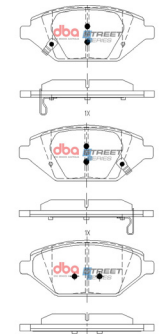

MITSUBISHI MIRAGE

5

Part No : **DBA1895**

Barcode : **9316391458667**

SUITABLE FOR USE WITH

Series:LA

DESCRIPTION & DIMENSIONS (mm)

Surface Design	Enshield
Vent Design	Drum
Diameter	180
Height	74.3
Thickness	
Min/Max Thickness	181
Centre Hole	Bearing
No. Bolts	4
Position	Rear
Year Manufactured	2013-on

STREETSERIES

VW Golf MK7 2012 - on

Part No : **DB2415SS**
Barcode : **9316391467911**

STREET
SERIES

DESCRIPTION & DIMENSIONS (mm)			
Set Contains	4 Pads		
Pad Overall Length	123.0	Pad Overall Length	123.0
Pad Overall Height	61.3	Pad Overall Height	56.4
Pad Thickness	15.0	Pad Thickness	15.0
Position	Rear		
Year	2012 - on		

6

Holden Spark LS, LT, MP
2016 - 2019

Part No : **DB15140SS**
Barcode : **9316391467867**

STREET
SERIES

DESCRIPTION & DIMENSIONS (mm)			
Set Contains	LH Inner + RH Inner + 2 Outer Pads		
Pad Overall Length	128.8	Pad Overall Length	
Pad Overall Height	53.7	Pad Overall Height	
Pad Thickness	16.4	Pad Thickness	
Position	Front		
Year	2016 - 2019		

9

Ford Fiesta WG1.5L ST 2018 - on

Part No : **DB15149SS**
Barcode : **9316391467898**

STREET
SERIES

DESCRIPTION & DIMENSIONS (mm)			
Set Contains	2 Inner Pads + 2 Outer Pads		
Pad Overall Length	155.1	Pad Overall Length	155.1
Pad Overall Height	56.3	Pad Overall Height	55.3
Pad Thickness	15.3	Pad Thickness	15.3
Position	Front		
Year	2018 - on		