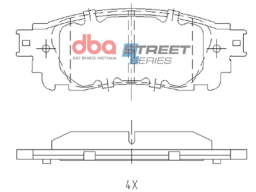

Hyundai i20N 2021 - on R

Part No : **DB15157SS**

Barcode : **9316391471529**

STREET
SERIES

DESCRIPTION & DIMENSIONS (mm)			
Set Contains	LH Inner + RH Inner + 2 Outer Pads		
Pad Overall Length	116.9	Pad Overall Length	
Pad Overall Height	48.2	Pad Overall Height	
Pad Thickness	14.2	Pad Thickness	
Position	Rear		
Year	2021 - on		

Lexus 2014 - on, Toyota Alphard,
C-HR 2015 - on R

Part No : **DB2419SS**

Barcode : **9316391471925**

STREET
SERIES

DESCRIPTION & DIMENSIONS (mm)			
Set Contains	LH Inner + RH Inner + 2 Outer Pads		
Pad Overall Length	121.2	Pad Overall Length	
Pad Overall Height	42.9	Pad Overall Height	
Pad Thickness	14.4	Pad Thickness	
Position	Rear		
Year	2014 - on		