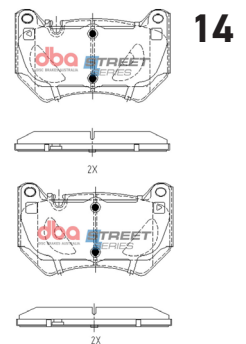

Audi Q5 TDB, TFSi FY 2017 - on

Part No : **DB15153SS**

Barcode : **9316391469281**

STREET
SERIES

DESCRIPTION & DIMENSIONS (mm)			
Set Contains	4 Pads		
Pad Overall Length	135.5	Pad Overall Length	
Pad Overall Height	81.4	Pad Overall Height	
Pad Thickness	15.6	Pad Thickness	
Position	Front		
Year	2017 - on