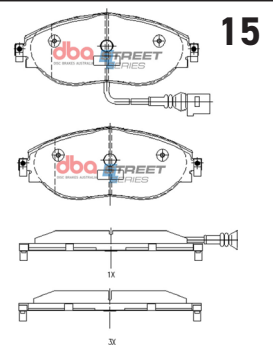

VW Golf VII, SKODA RS MY16

Part No : **DB8849SS**

Barcode : **9316391459404**

STREET
SERIES

DESCRIPTION & DIMENSIONS (mm)			
Set Contains	4 Pads		
Pad Overall Length	175.3	Pad Overall Length	
Pad Overall Height	69.7	Pad Overall Height	
Pad Thickness	18.8	Pad Thickness	
Position	Front		
Year	2016 - on