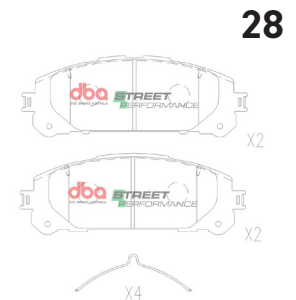

10

Lexus LC500, LS500 2017 - on

Part No : **DB15150SS**

Barcode : **9316391469250**

STREET
SERIES

DESCRIPTION & DIMENSIONS (mm)			
Set Contains	2 Left Pads + 2 Right Pads		
Pad Overall Length	200.1	Pad Overall Length	
Pad Overall Height	95.9	Pad Overall Height	
Pad Thickness	17.0	Pad Thickness	
Position	Front		
Year	2017 - on		

25

Toyota Hi-Ace 2019 - on

Part No : **DB15051SP**
Barcode : **9316391458063**

STREET
PERFORMANCE

DESCRIPTION & DIMENSIONS (mm)			
Set Contains	LH Inner + RH Inner + 2 Outer Pads		
Pad Overall Length	169.9	Pad Overall Length	
Pad Overall Height	59.2	Pad Overall Height	
Pad Thickness	17.9	Pad Thickness	
Position	Front		
Year	2019 - on		

Toyota Hi-Ace 2019 - on

Part No : **DB15052SP**
Barcode : **9316391458070**

STREET
PERFORMANCE

DESCRIPTION & DIMENSIONS (mm)			
Set Contains	4 Pads		
Pad Overall Length	113.2	Pad Overall Length	
Pad Overall Height	49.4	Pad Overall Height	
Pad Thickness	17.3	Pad Thickness	
Position	Rear		
Year	2019 - on		

Toyota Highlander
/ Kluger 2020 - 2021 - on

Part No : **DB15067SP**
Barcode : **9316391458094**

STREET
PERFORMANCE

DESCRIPTION & DIMENSIONS (mm)			
Set Contains	2 Inner Pads + 2 Outer Pads		
Pad Overall Length	167	Pad Overall Length	
Pad Overall Height	60.4	Pad Overall Height	
Pad Thickness	17.5	Pad Thickness	
Position	Front		
Year	2020 - 2021		